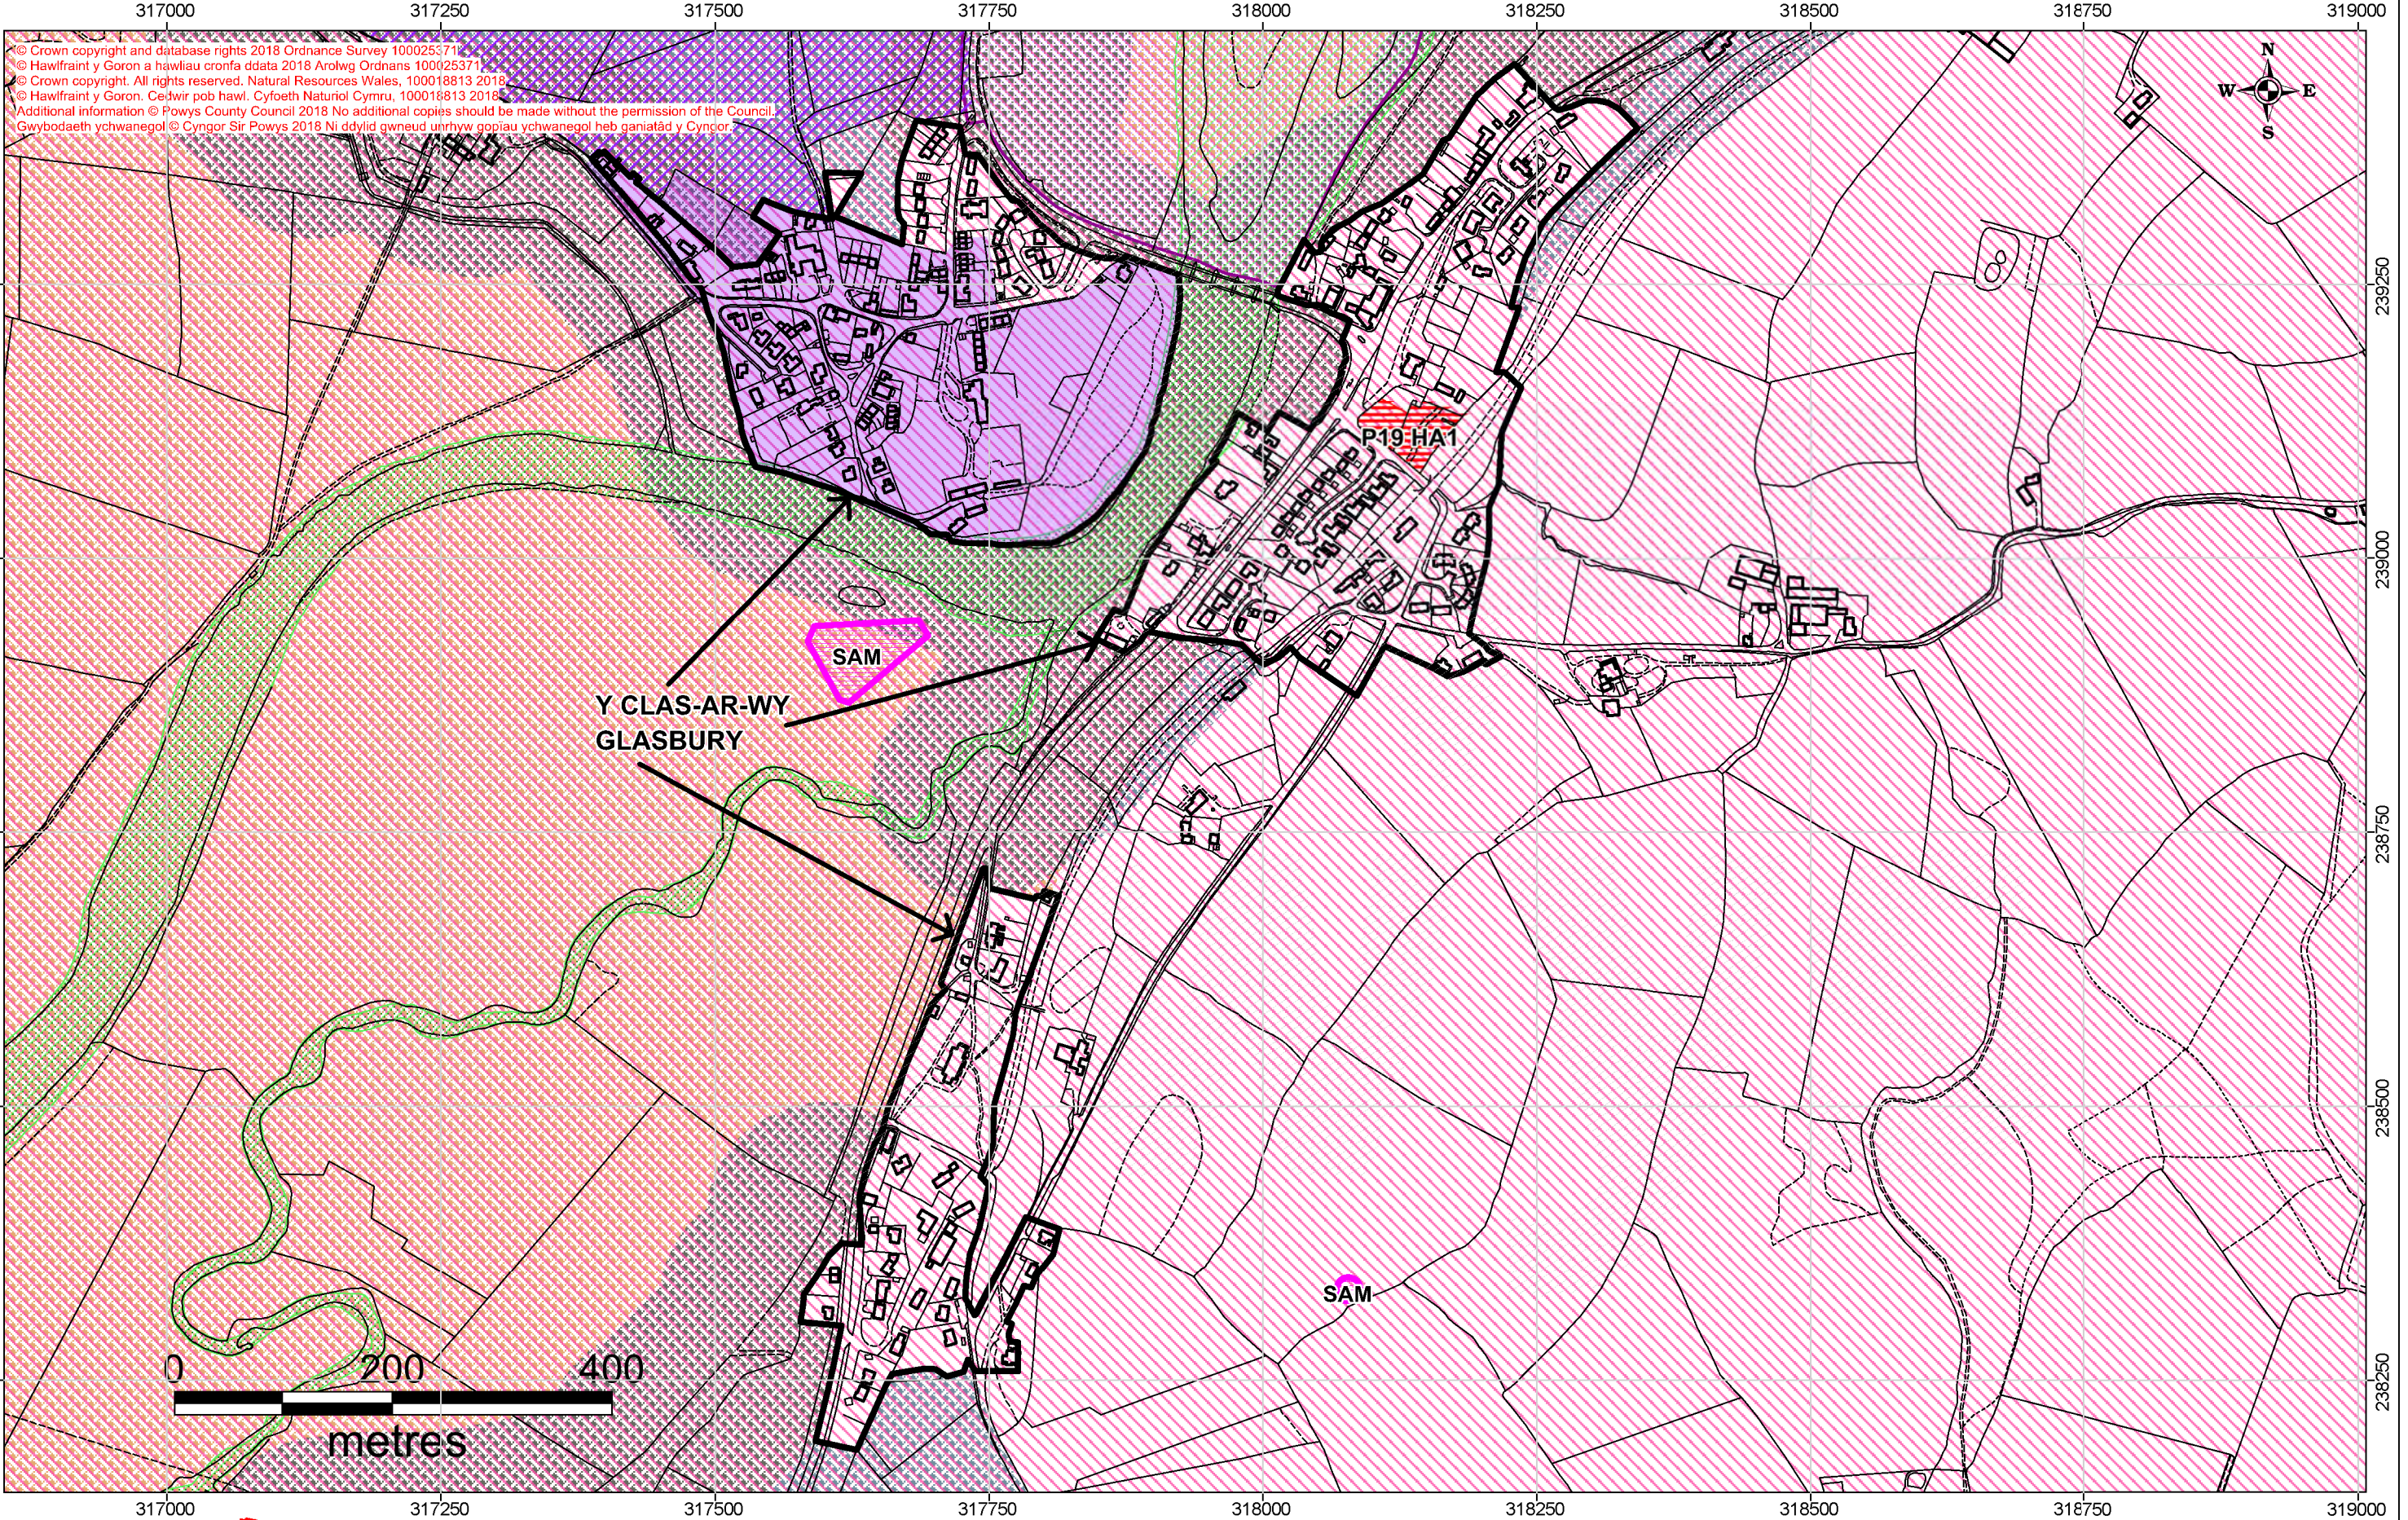

**MAP MEWNOSOD P16 INSET MAP**

**Y Groes  
Crossgates**

© Crown copyright and database rights 2018 Ordnance Survey 100025371  
 © Hawfrain y Goron a hawliau cronfa ddata 2018 Arolwg Ordnans 100025371  
 © Crown copyright. All rights reserved. Natural Resources Wales, 100018813 2018  
 © Hawfrain y Goron. Cedwir pob hawl. Cyfoeth Naturiol Cymru, 100018813 2018  
 Additional information © Powys County Council 2018 No additional copies should be made without the permission of the Council.  
 Gwybodaeth ychwanegol © Cyngor Sir Powys 2018 Ni ddylid gwneud unrhyw gopïau ychwanegol heb ganiatâd y Cyngor.

© Crown copyright and database rights 2018 Ordnance Survey 100025371  
© Hawfrainnt y Goron a hawliau cronfa ddata 2018 Arolwg Ordnans 100025371  
© Crown copyright. All rights reserved. Natural Resources Wales, 100018813 2018  
© Hawfrainnt y Goron. Cedwir pob hawl. Cyfoeth Naturiol Cymru, 100018813 2018  
Additional information © Powys County Council 2018 No additional copies should be made without the permission of the Council.  
Gwybodaeth ychwanegol © Cyngor Sir Powys 2018 Ni ddylid gwneud unrhyw gopïau ychwanegol heb ganiatâd y Cyngor.

© Crown copyright and database rights 2018 Ordnance Survey 100025371  
 © Hawfrant y Goron a hawliau cronfa ddata 2018 Arolwg Ordnans 100025371  
 © Crown copyright. All rights reserved. Natural Resources Wales, 100018813 2018  
 © Hawfrant y Goron. Cedwir pob hawl. Cyfoeth Naturiol Cymru, 100018813 2018  
 Additional information © Powys County Council 2018 No additional copies should be made without the permission of the Council.  
 Gwybodaeth ychwanegol © Cyngor Sir Powys 2018 Ni ddylid gwneud unrhyw gopiau ychwanegol heb ganiatâd y Cyngor.