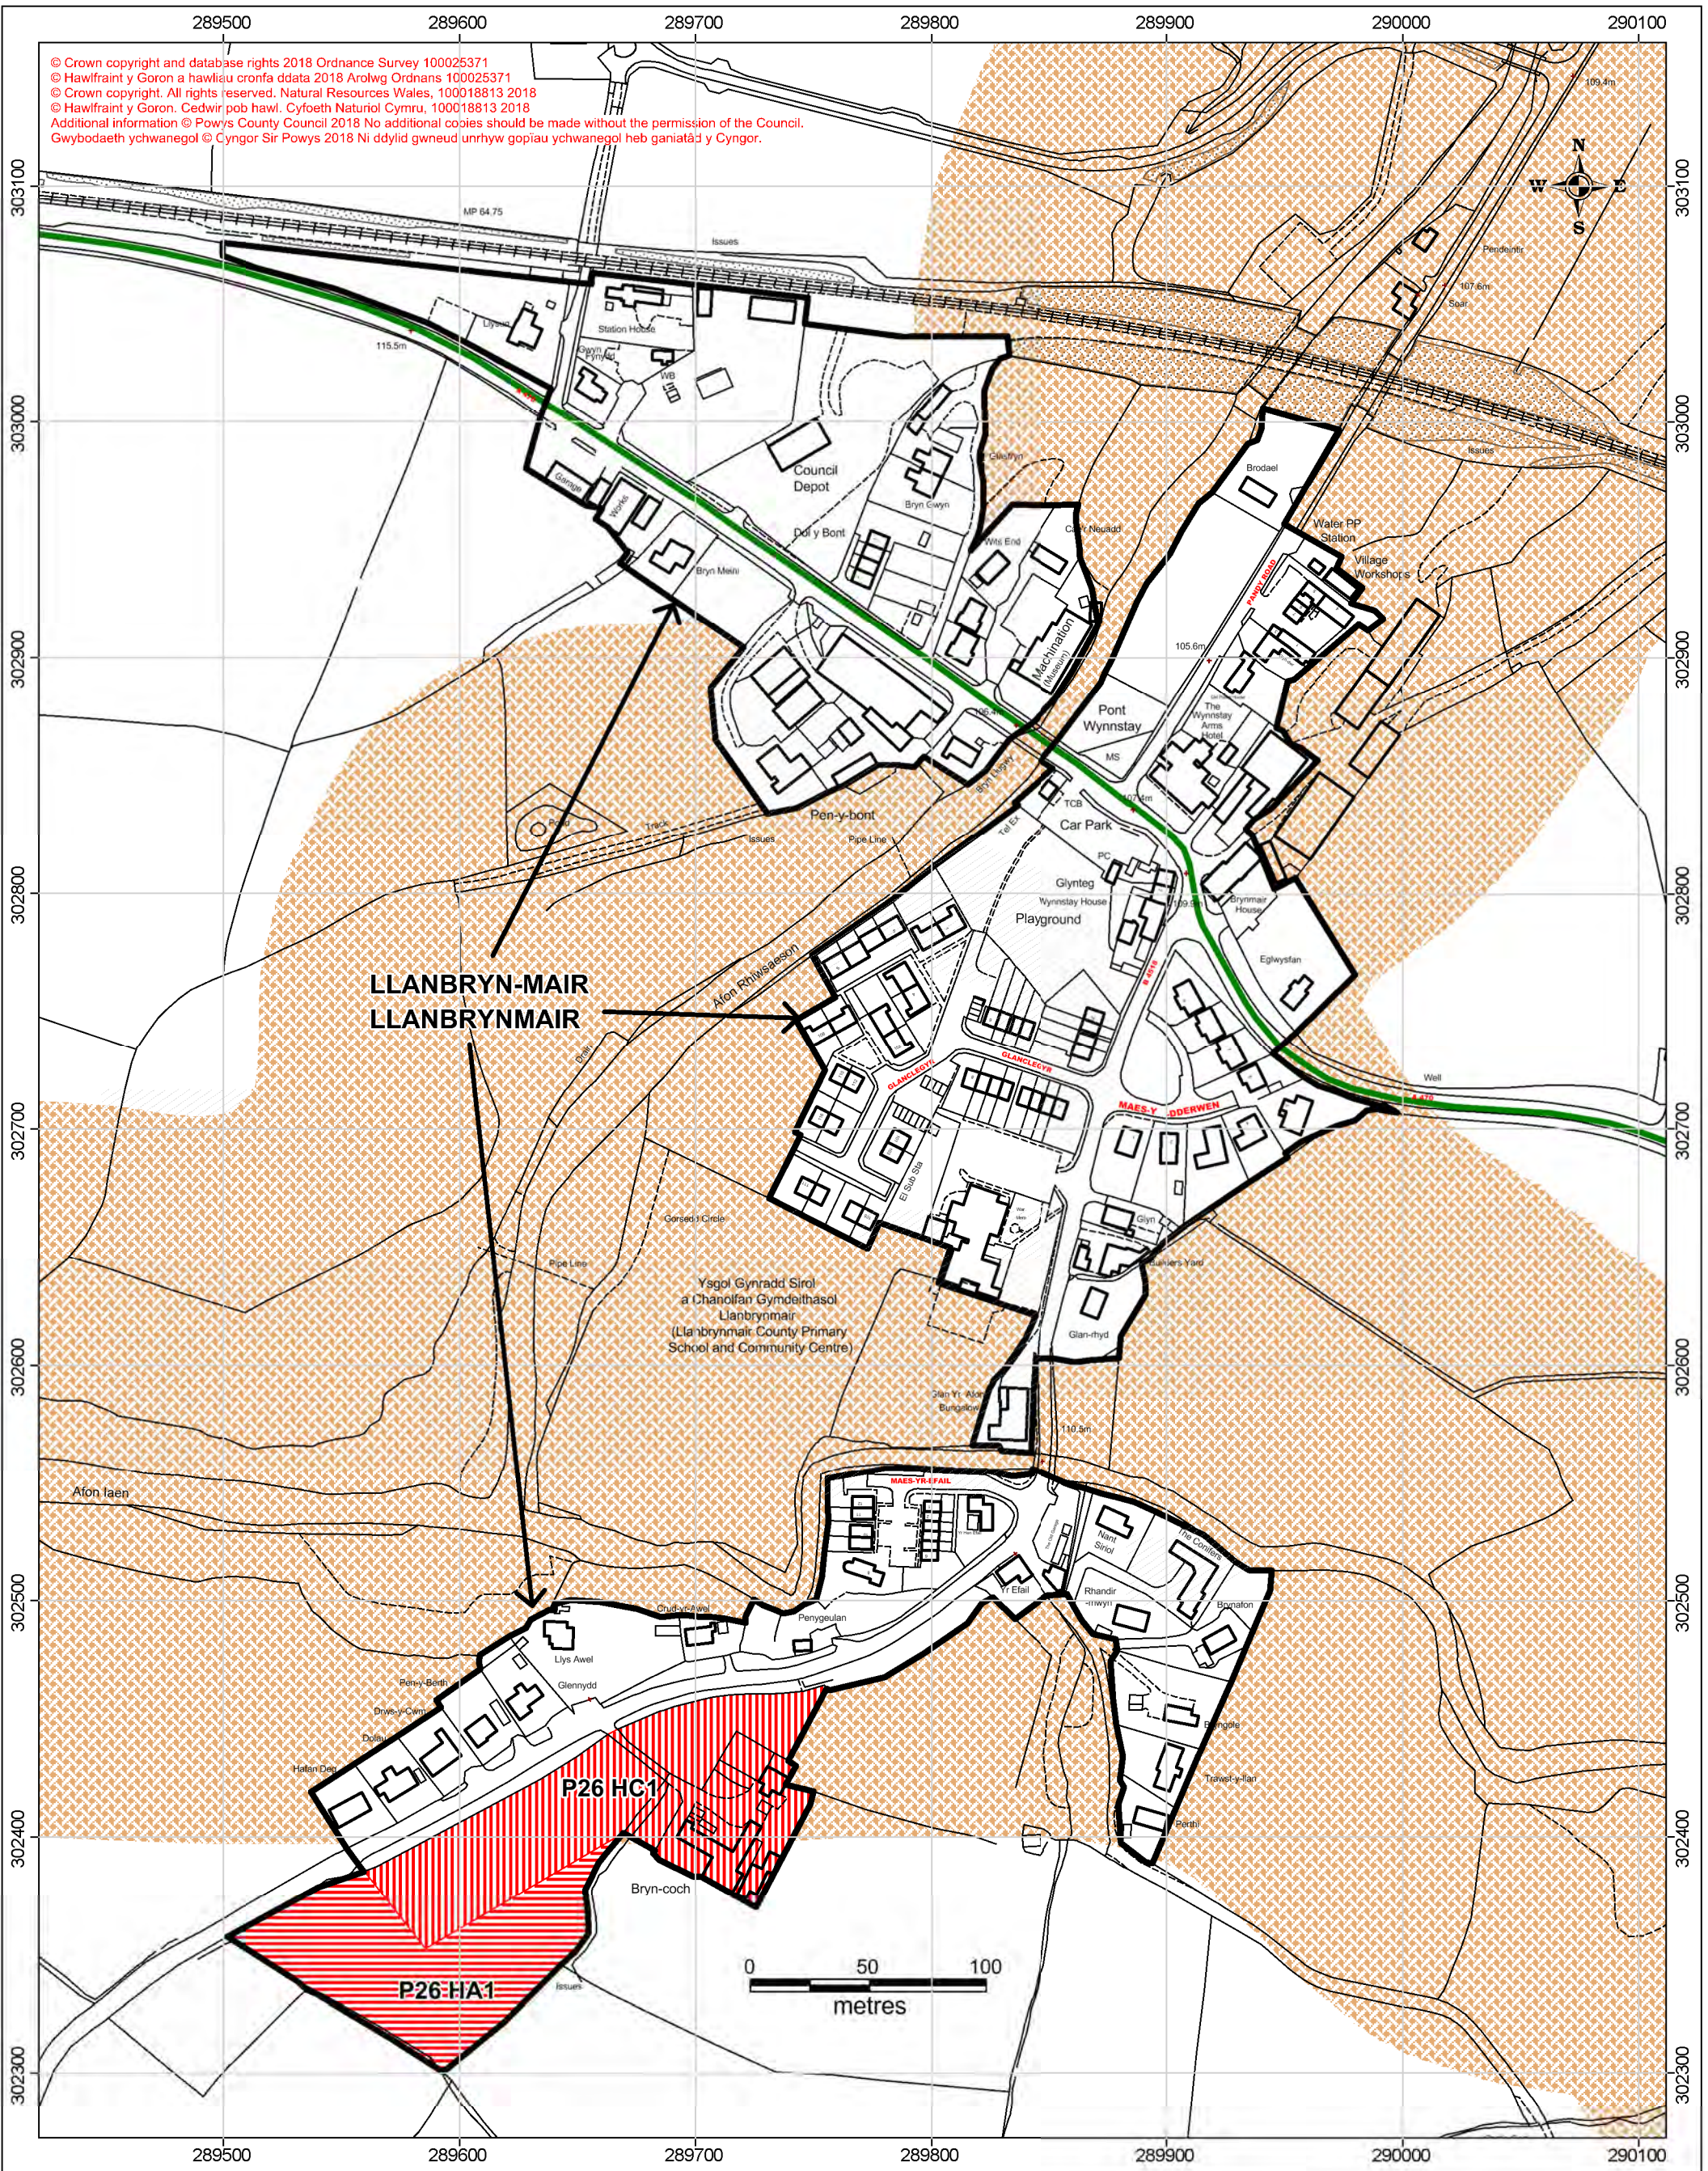

© Crown copyright and database rights 2018 Ordnance Survey 100025371
© Hawfrain y Goron a hawliau cronfa ddata 2018 Arolwg Ordans 100025371
© Crown copyright. All rights reserved. Natural Resources Wales, 100018813 2018
© Hawfrain y Goron. Cedwir pob hawl. Cyfoeth Naturiol Cymru, 100018813 2018
Additional information © Powys County Council 2018 No additional copies should be made without the permission of the Council.
Gwybodaeth ychwanegol © Cyngor Sir Powys 2018 Ni ddylid gwneud unrhyw gopïau ychwanegol heb ganiatâd y Cyngor.