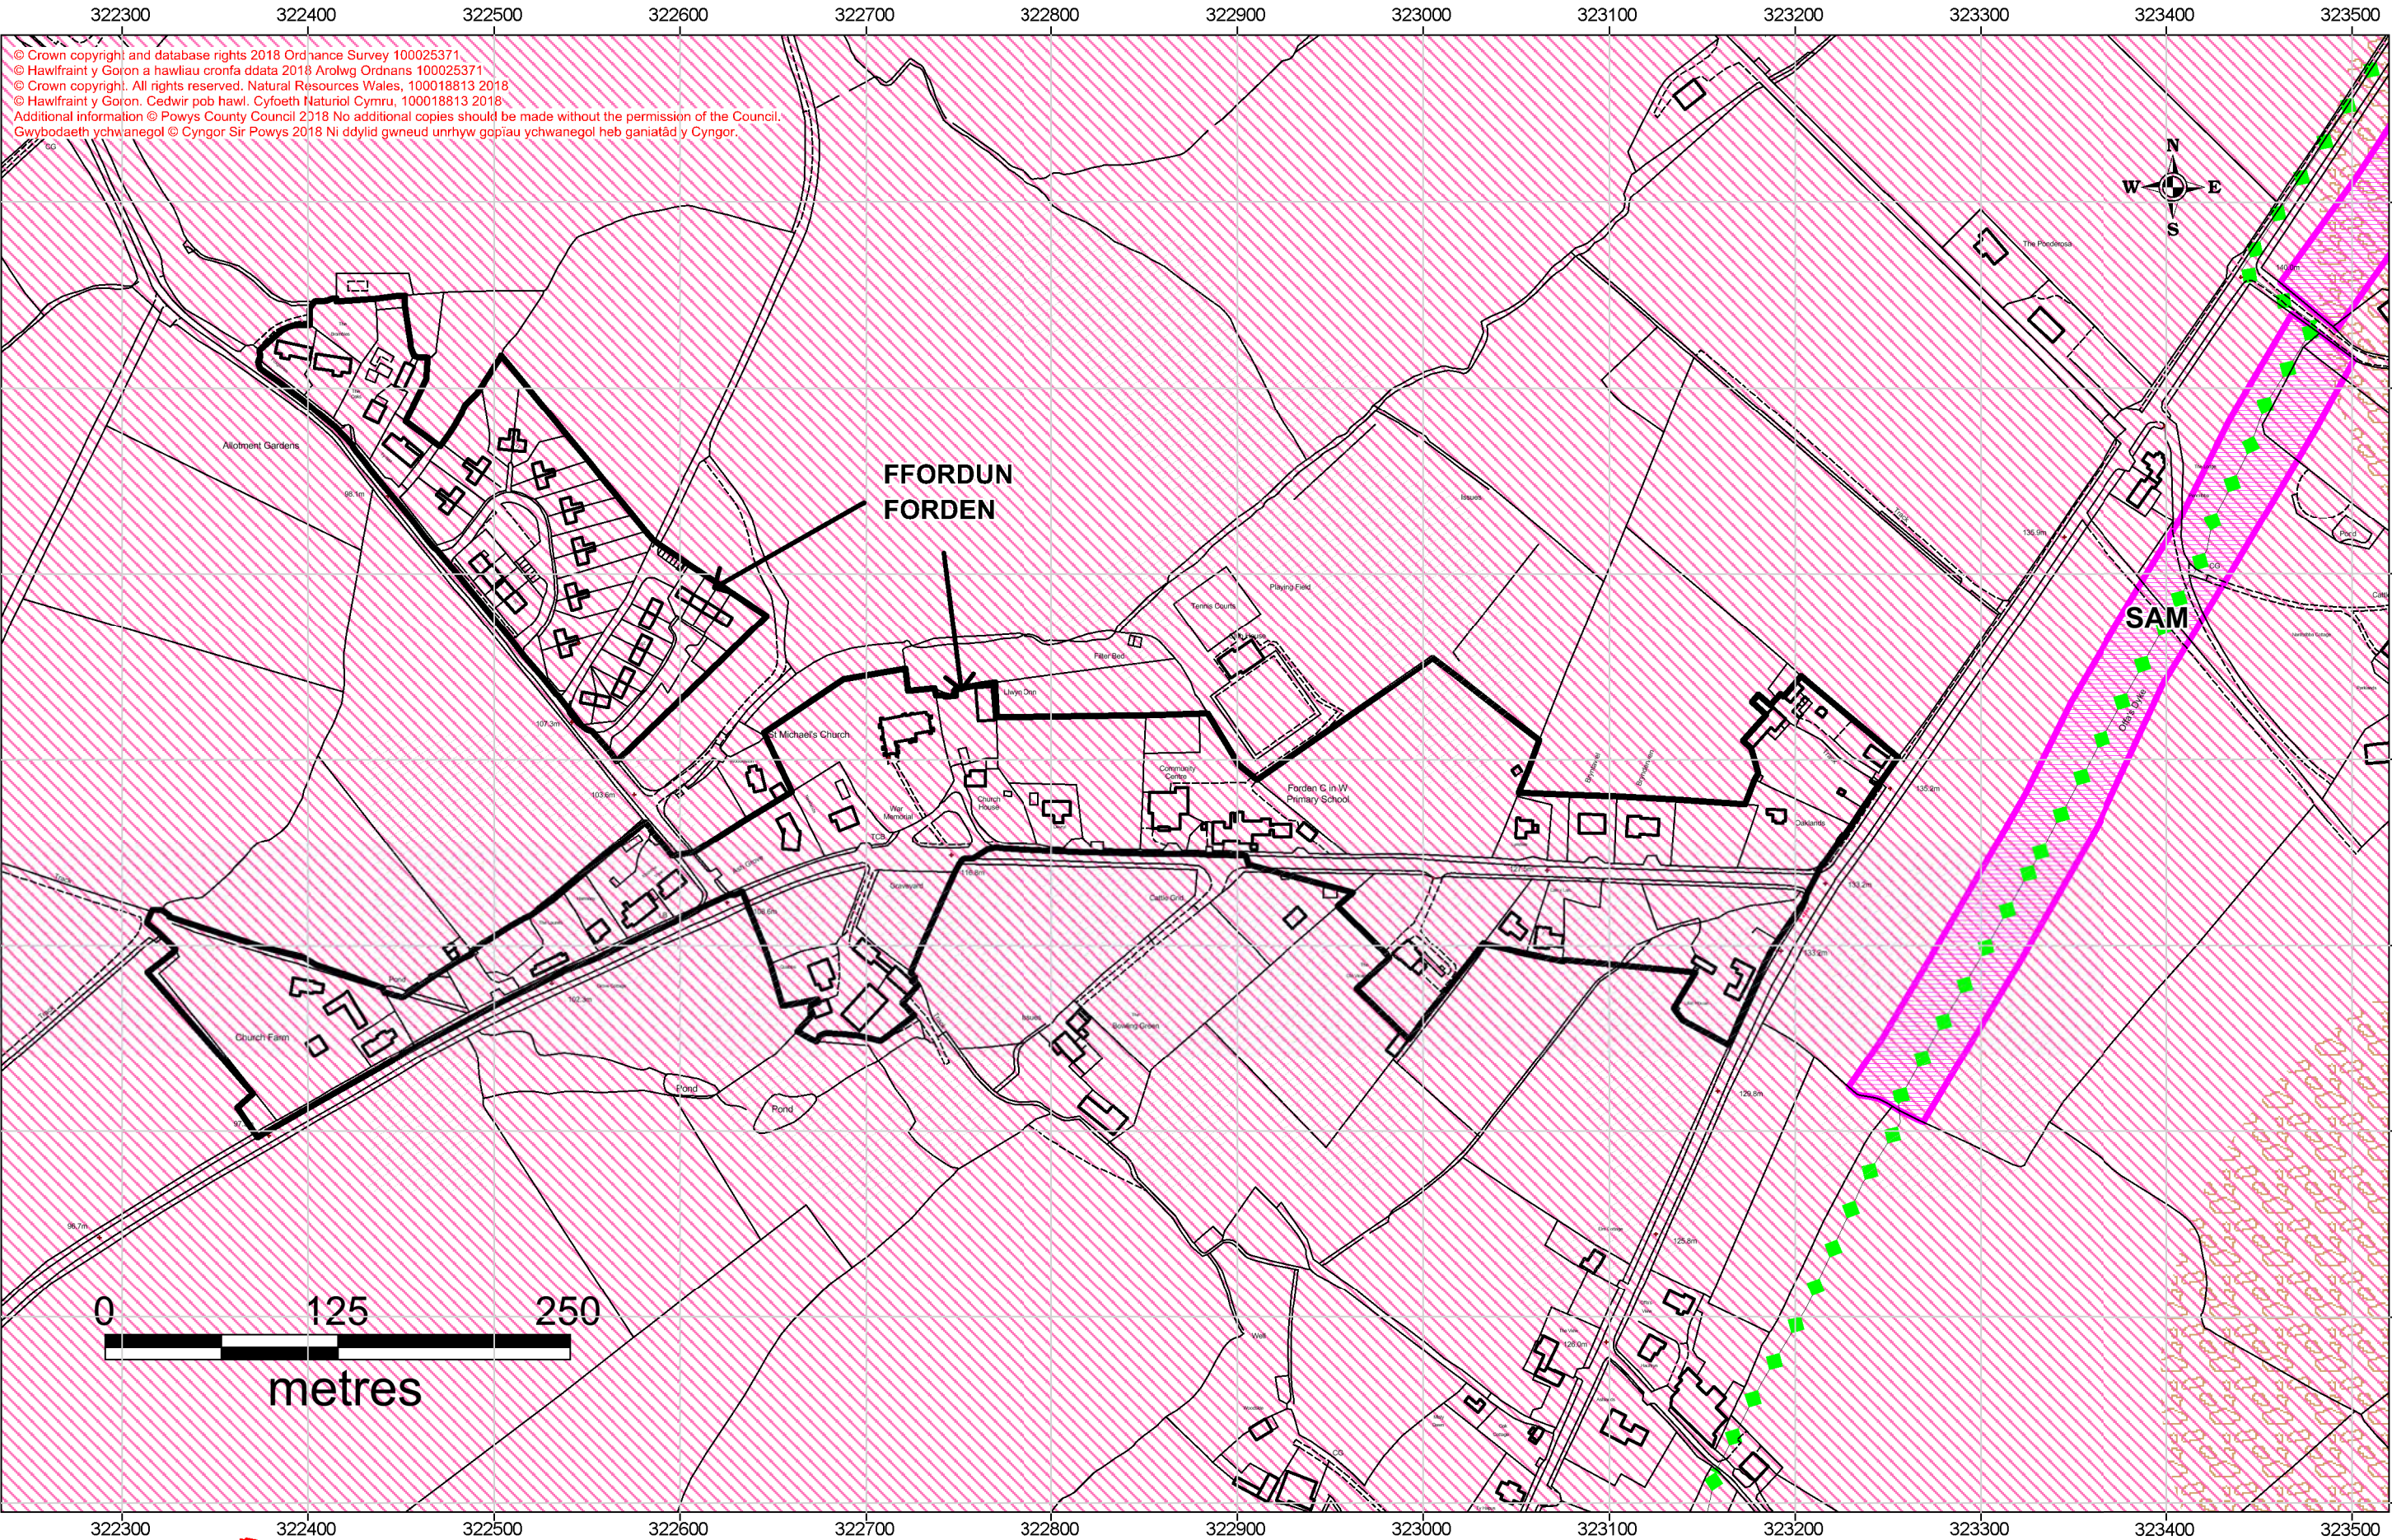

**MAP MEWNOSOD P16 INSET MAP**

**Y Groes  
Crossgates**

© Crown copyright and database rights 2018 Ordnance Survey 100025371  
 © Hawfrain y Goron a hawliau cronfa ddata 2018 Arolwg Ordnans 100025371  
 © Crown copyright. All rights reserved. Natural Resources Wales, 100018813 2018  
 © Hawfrain y Goron. Cedwir pob hawl. Cyfoeth Naturiol Cymru, 100018813 2018  
 Additional information © Powys County Council 2018 No additional copies should be made without the permission of the Council.  
 Gwybodaeth ychwanegol © Cyngor Sir Powys 2018 Ni ddylid gwneud unrhyw gopïau ychwanegol heb ganiatâd y Cyngor.

© Crown copyright and database rights 2018 Ordnance Survey 100025371  
© Hawfrainnt y Goron a hawliau cronfa ddata 2018 Arolwg Ordnans 100025371  
© Crown copyright. All rights reserved. Natural Resources Wales, 100018813 2018  
© Hawfrainnt y Goron. Cedwir pob hawl. Cyfoeth Naturiol Cymru, 100018813 2018  
Additional information © Powys County Council 2018 No additional copies should be made without the permission of the Council.  
Gwybodaeth ychwanegol © Cyngor Sir Powys 2018 Ni ddylid gwneud unrhyw gopïau ychwanegol heb ganiatâd y Cyngor.