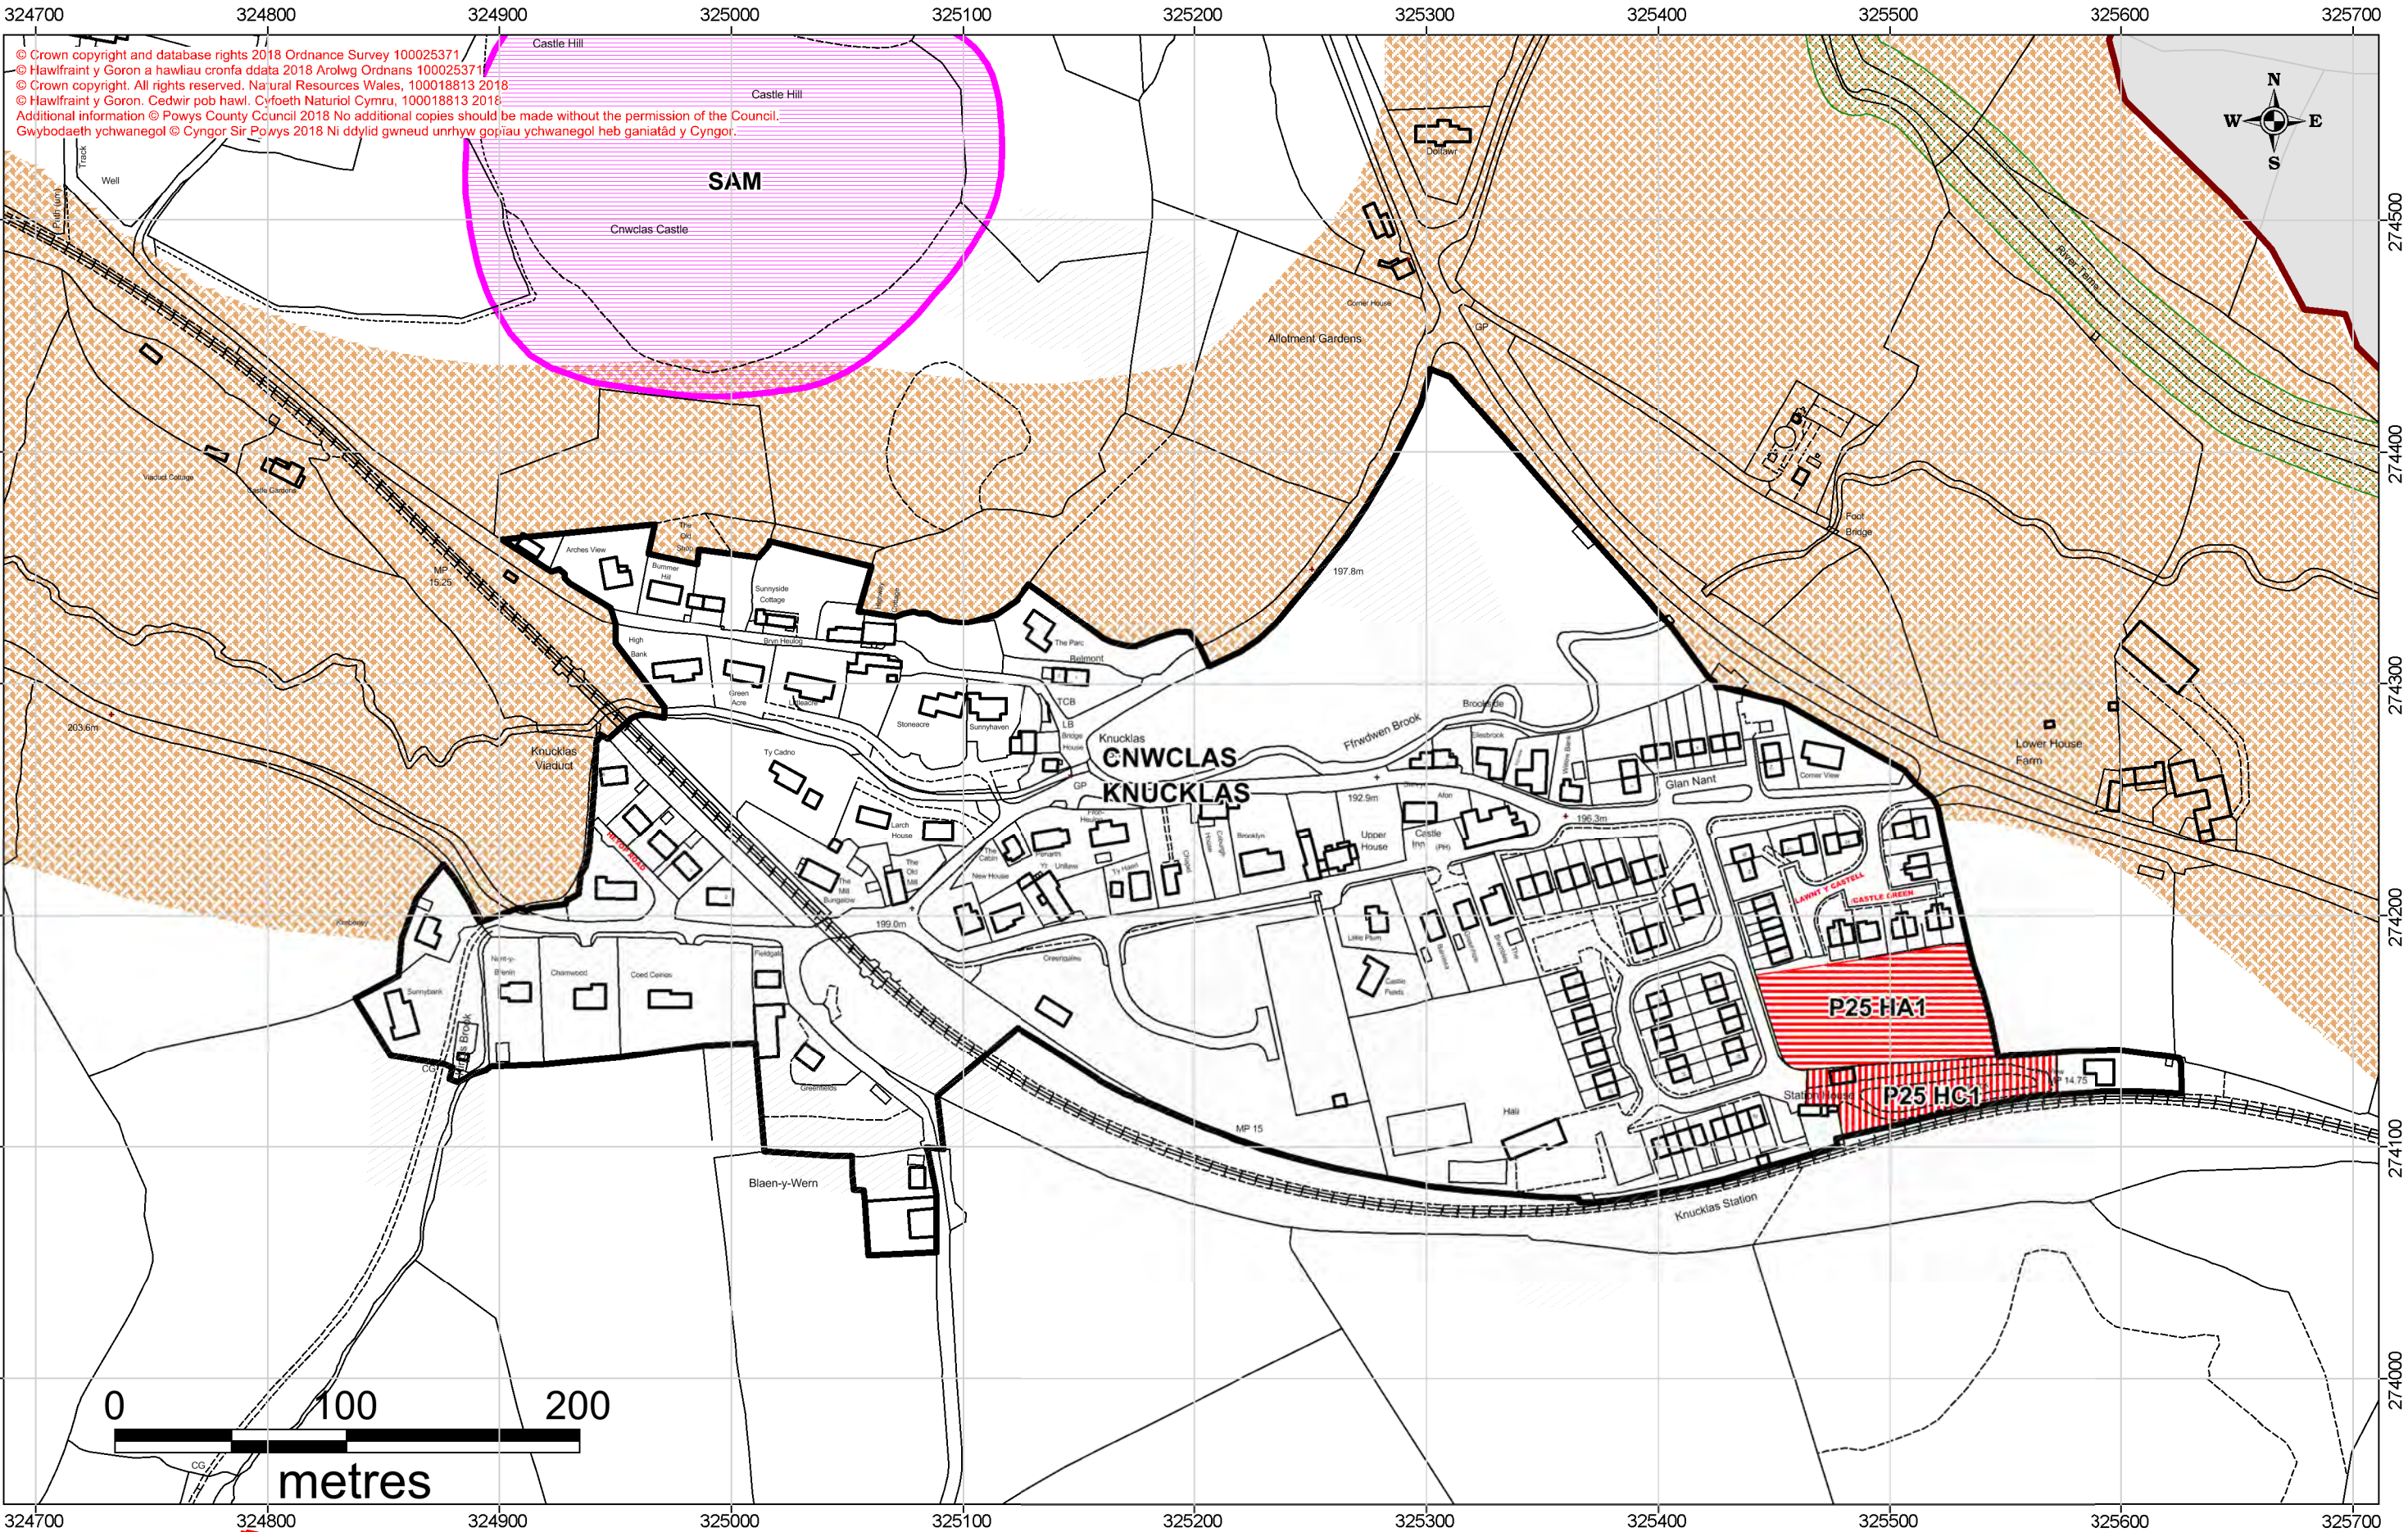

© Crown copyright and database rights 2018 Ordnance Survey 100025371
© Hawffraint y Goron a hawliau cronfa ddata 2018 Arolwg Ordnans 100025371
© Crown copyright. All rights reserved. Natural Resources Wales, 100018813 2018
© Hawffraint y Goron. Cedwir pob hawl. Cyfoeth Naturiol Cymru, 100018813 2018
Additional information © Powys County Council 2018 No additional copies should be made without the permission of the Council.
Gwybodaeth ychwanegol © Cyngor Sir Powys 2018 Ni ddylid gwneud unrhyw gopïau ychwanegol heb ganiatâd y Cyngor.