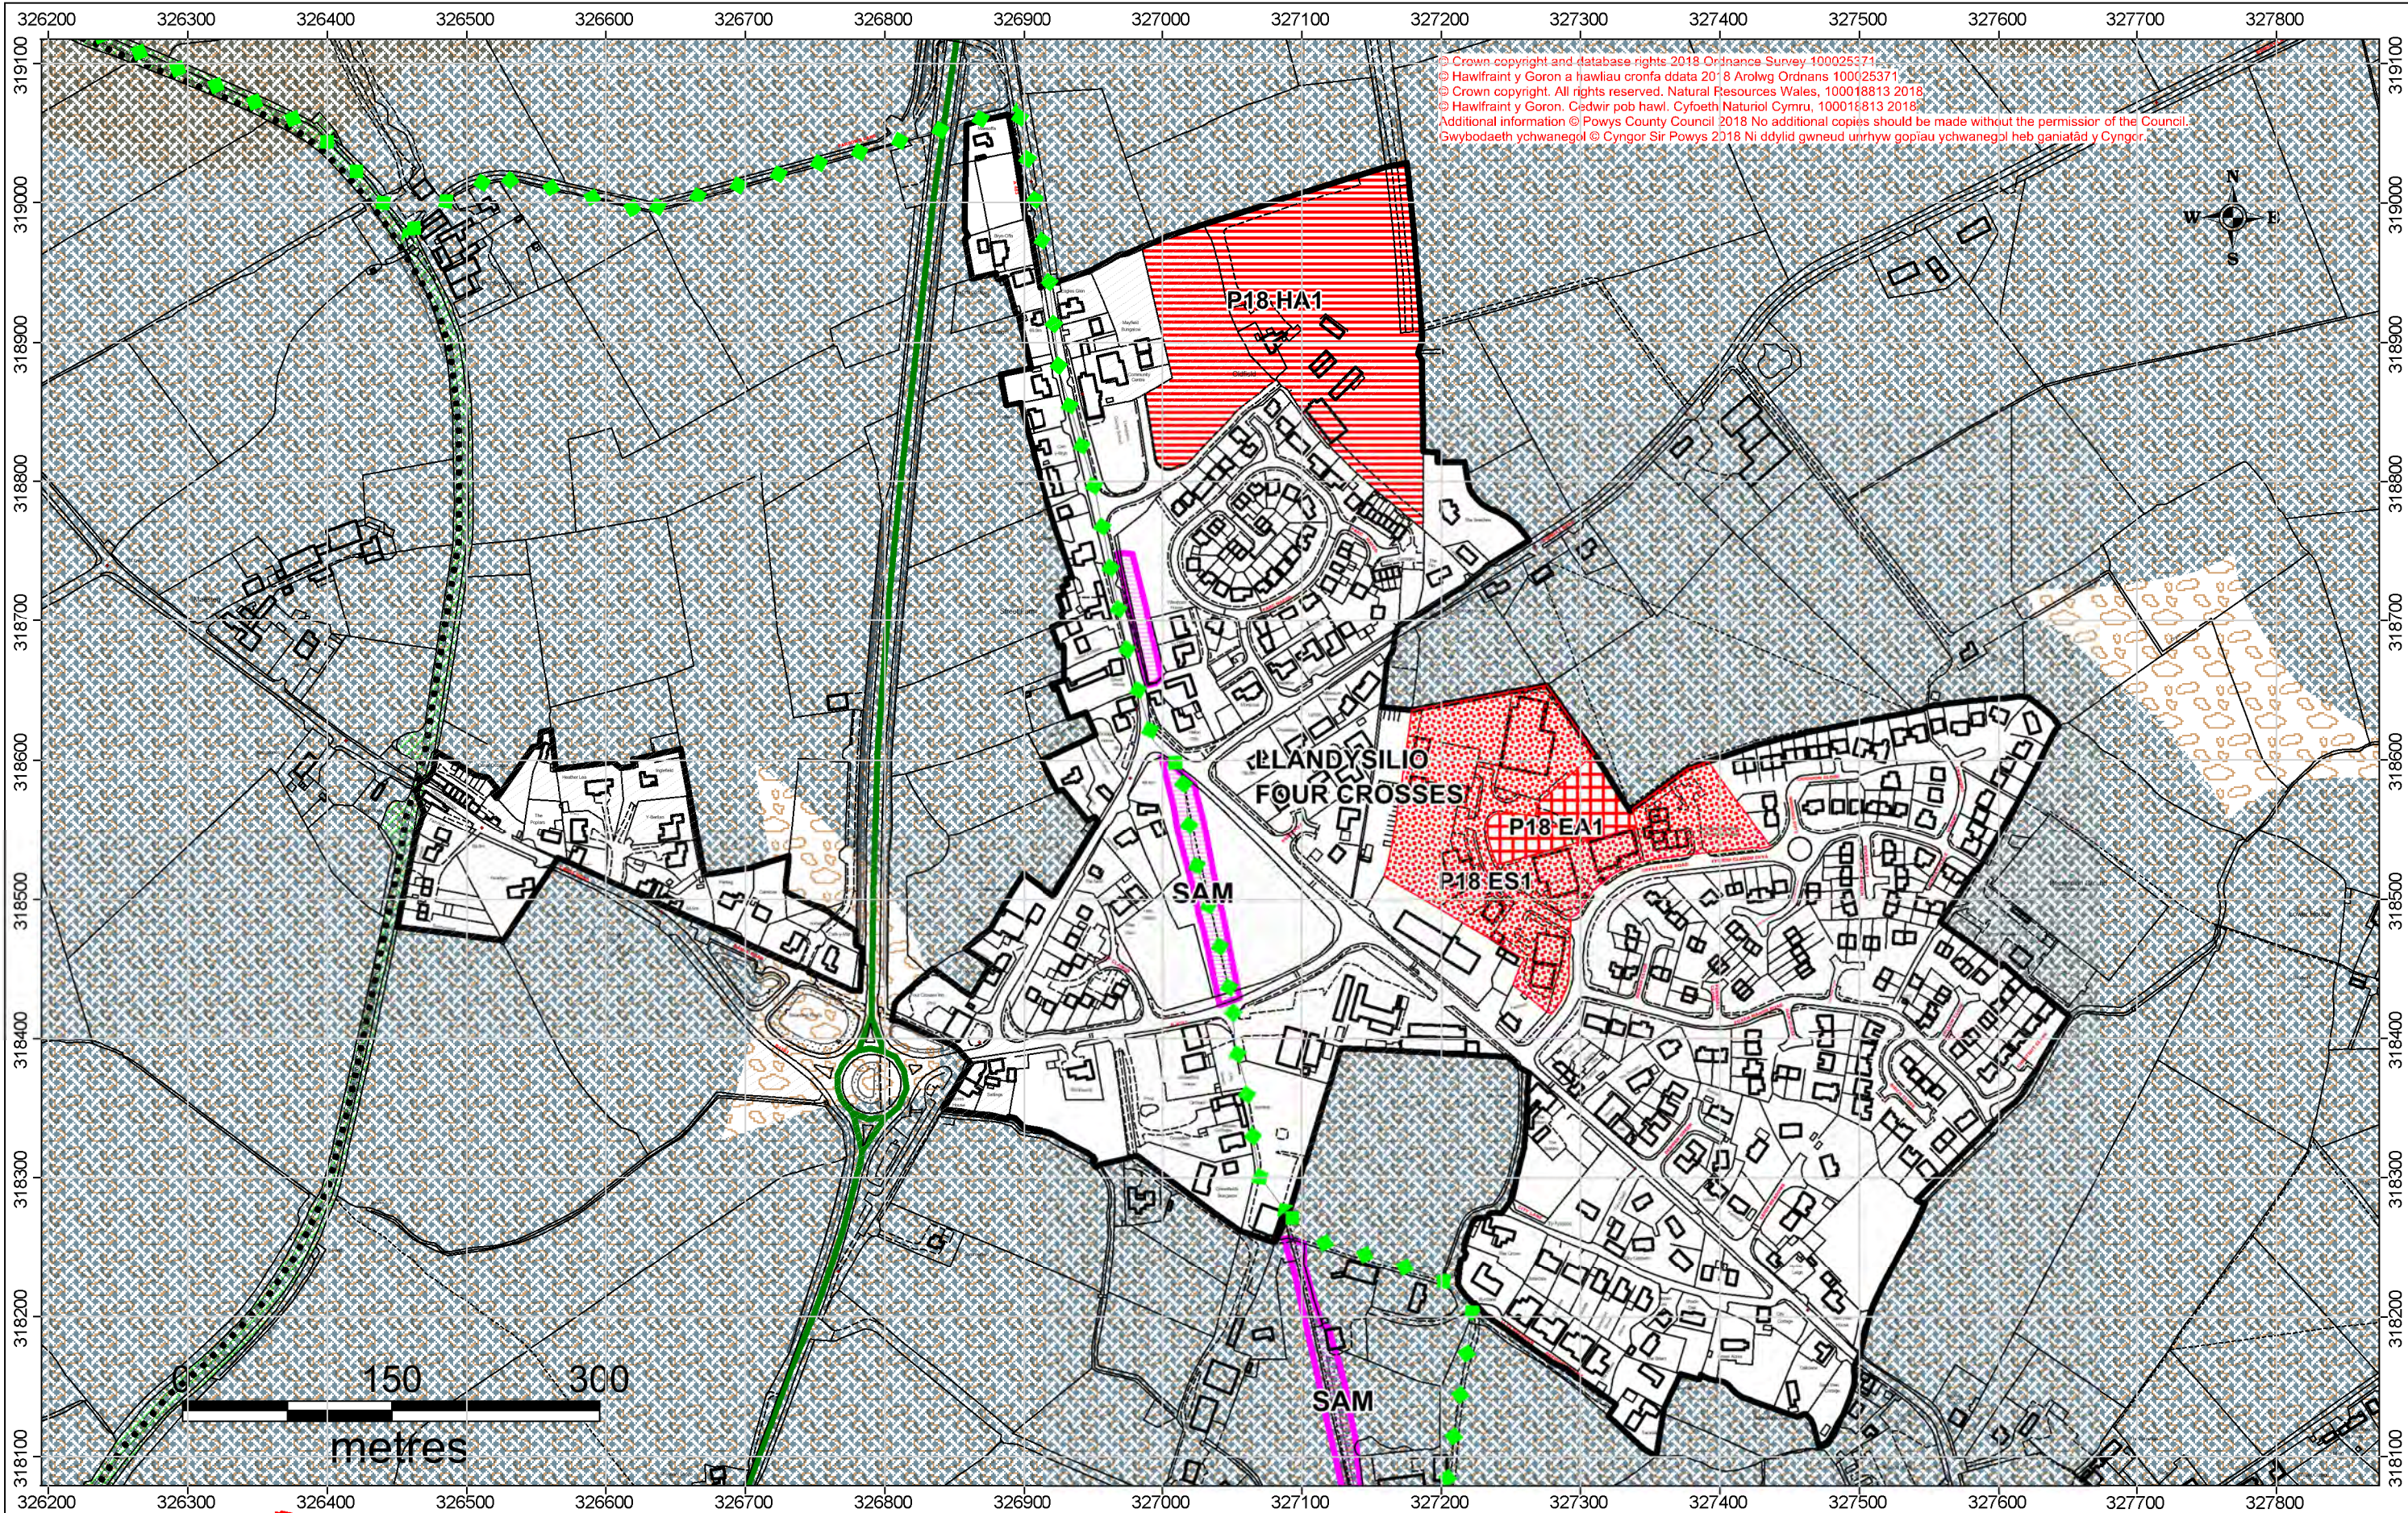

© Crown copyright and database rights 2018 Ordnance Survey 100025371
© Hawfrant y Goron a hawliau cronfa ddata 2018 Arolwg Ordnans 100025371
© Crown copyright. All rights reserved. Natural Resources Wales, 100018813 2018
© Hawfrant y Goron. Cedwir pob hawl. Cyfoeth Naturiol Cymru, 100018813 2018
Additional information © Powys County Council 2018 No additional copies should be made without the permission of the Council.
Gwybodaeth ychwanegol © Cyngor Sir Powys 2018 Ni ddylid gwneud unrhyw gopiau ychwanegol heb ganiatâd y Cyngor.