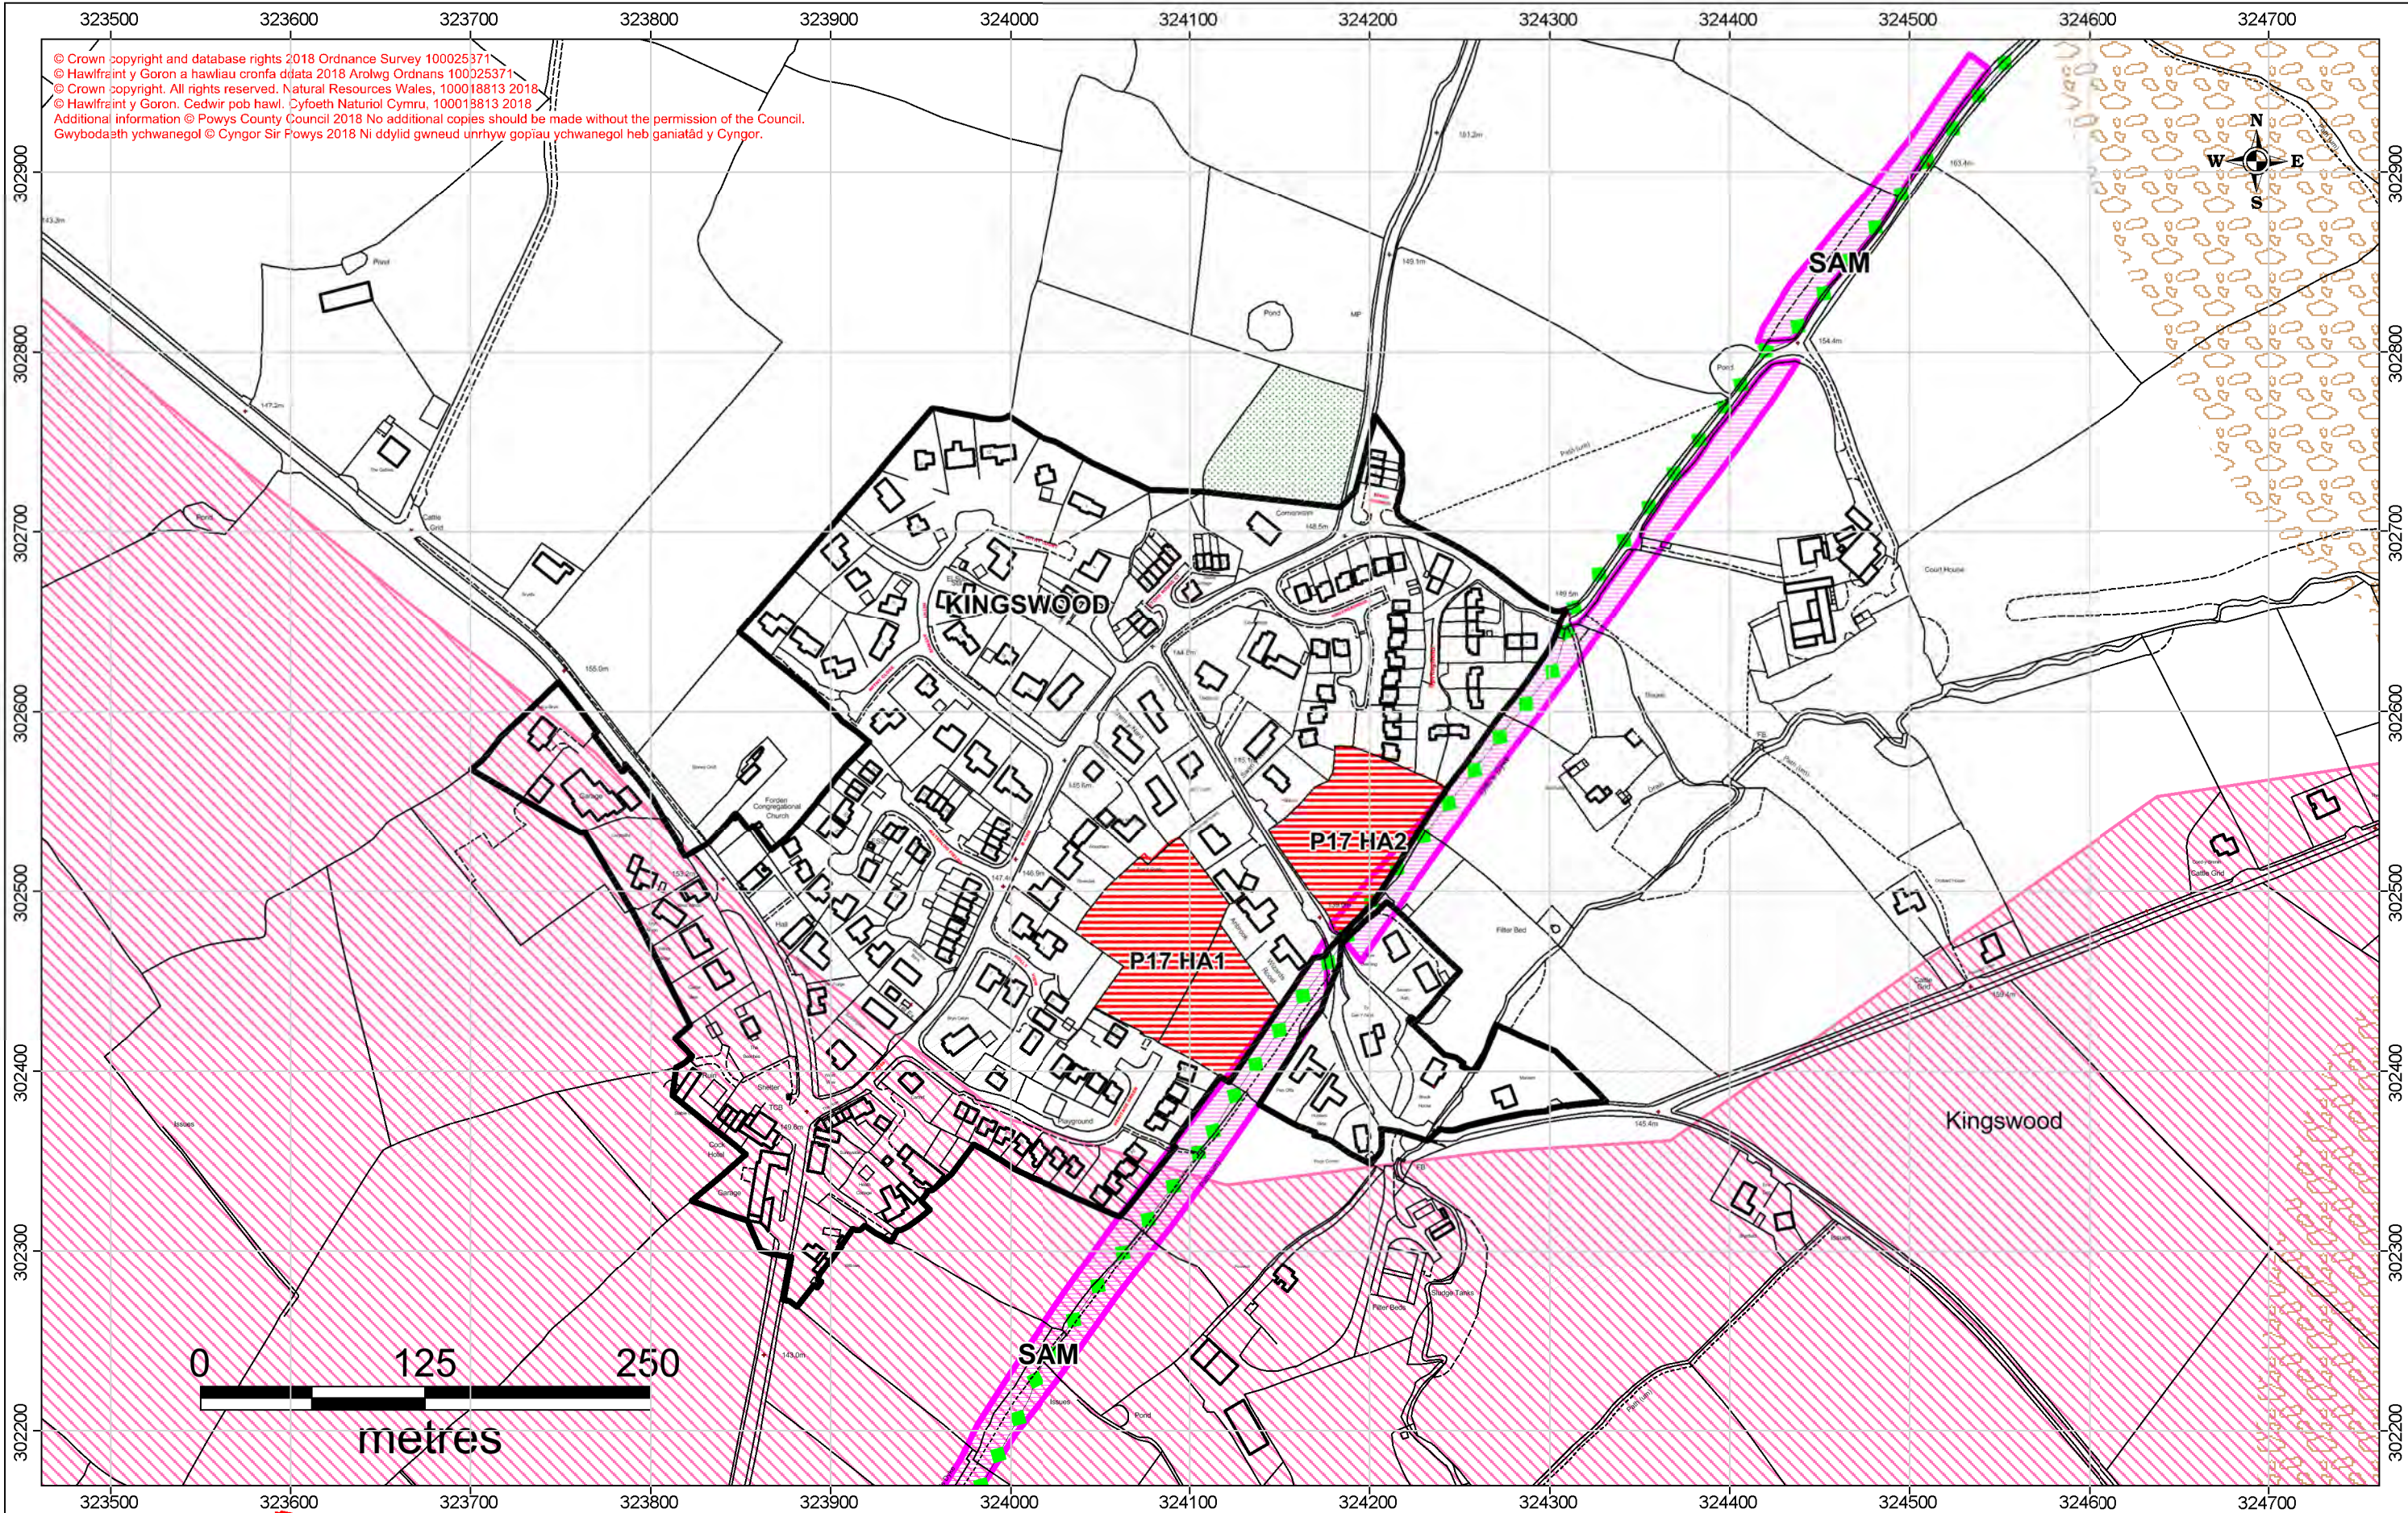

**MAP MEWNOSOD P16 INSET MAP**

**Y Groes  
Crossgates**

© Crown copyright and database rights 2018 Ordnance Survey 100025371  
 © Hawfrain y Goron a hawliau cronfa ddata 2018 Arolwg Ordnans 100025371  
 © Crown copyright. All rights reserved. Natural Resources Wales, 100018813 2018  
 © Hawfrain y Goron. Cedwir pob hawl. Cyfoeth Naturiol Cymru, 100018813 2018  
 Additional information © Powys County Council 2018 No additional copies should be made without the permission of the Council.  
 Gwybodaeth ychwanegol © Cyngor Sir Powys 2018 Ni ddylid gwneud unrhyw gopïau ychwanegol heb ganiatâd y Cyngor.

© Crown copyright and database rights 2018 Ordnance Survey 100025371  
© Hawfrainnt y Goron a hawliau cronfa ddata 2018 Arolwg Ordnans 100025371  
© Crown copyright. All rights reserved. Natural Resources Wales, 100018813 2018  
© Hawfrainnt y Goron. Cedwir pob hawl. Cyfoeth Naturiol Cymru, 100018813 2018  
Additional information © Powys County Council 2018 No additional copies should be made without the permission of the Council.  
Gwybodaeth ychwanegol © Cyngor Sir Powys 2018 Ni ddylid gwneud unrhyw gopïau ychwanegol heb ganiatâd y Cyngor.