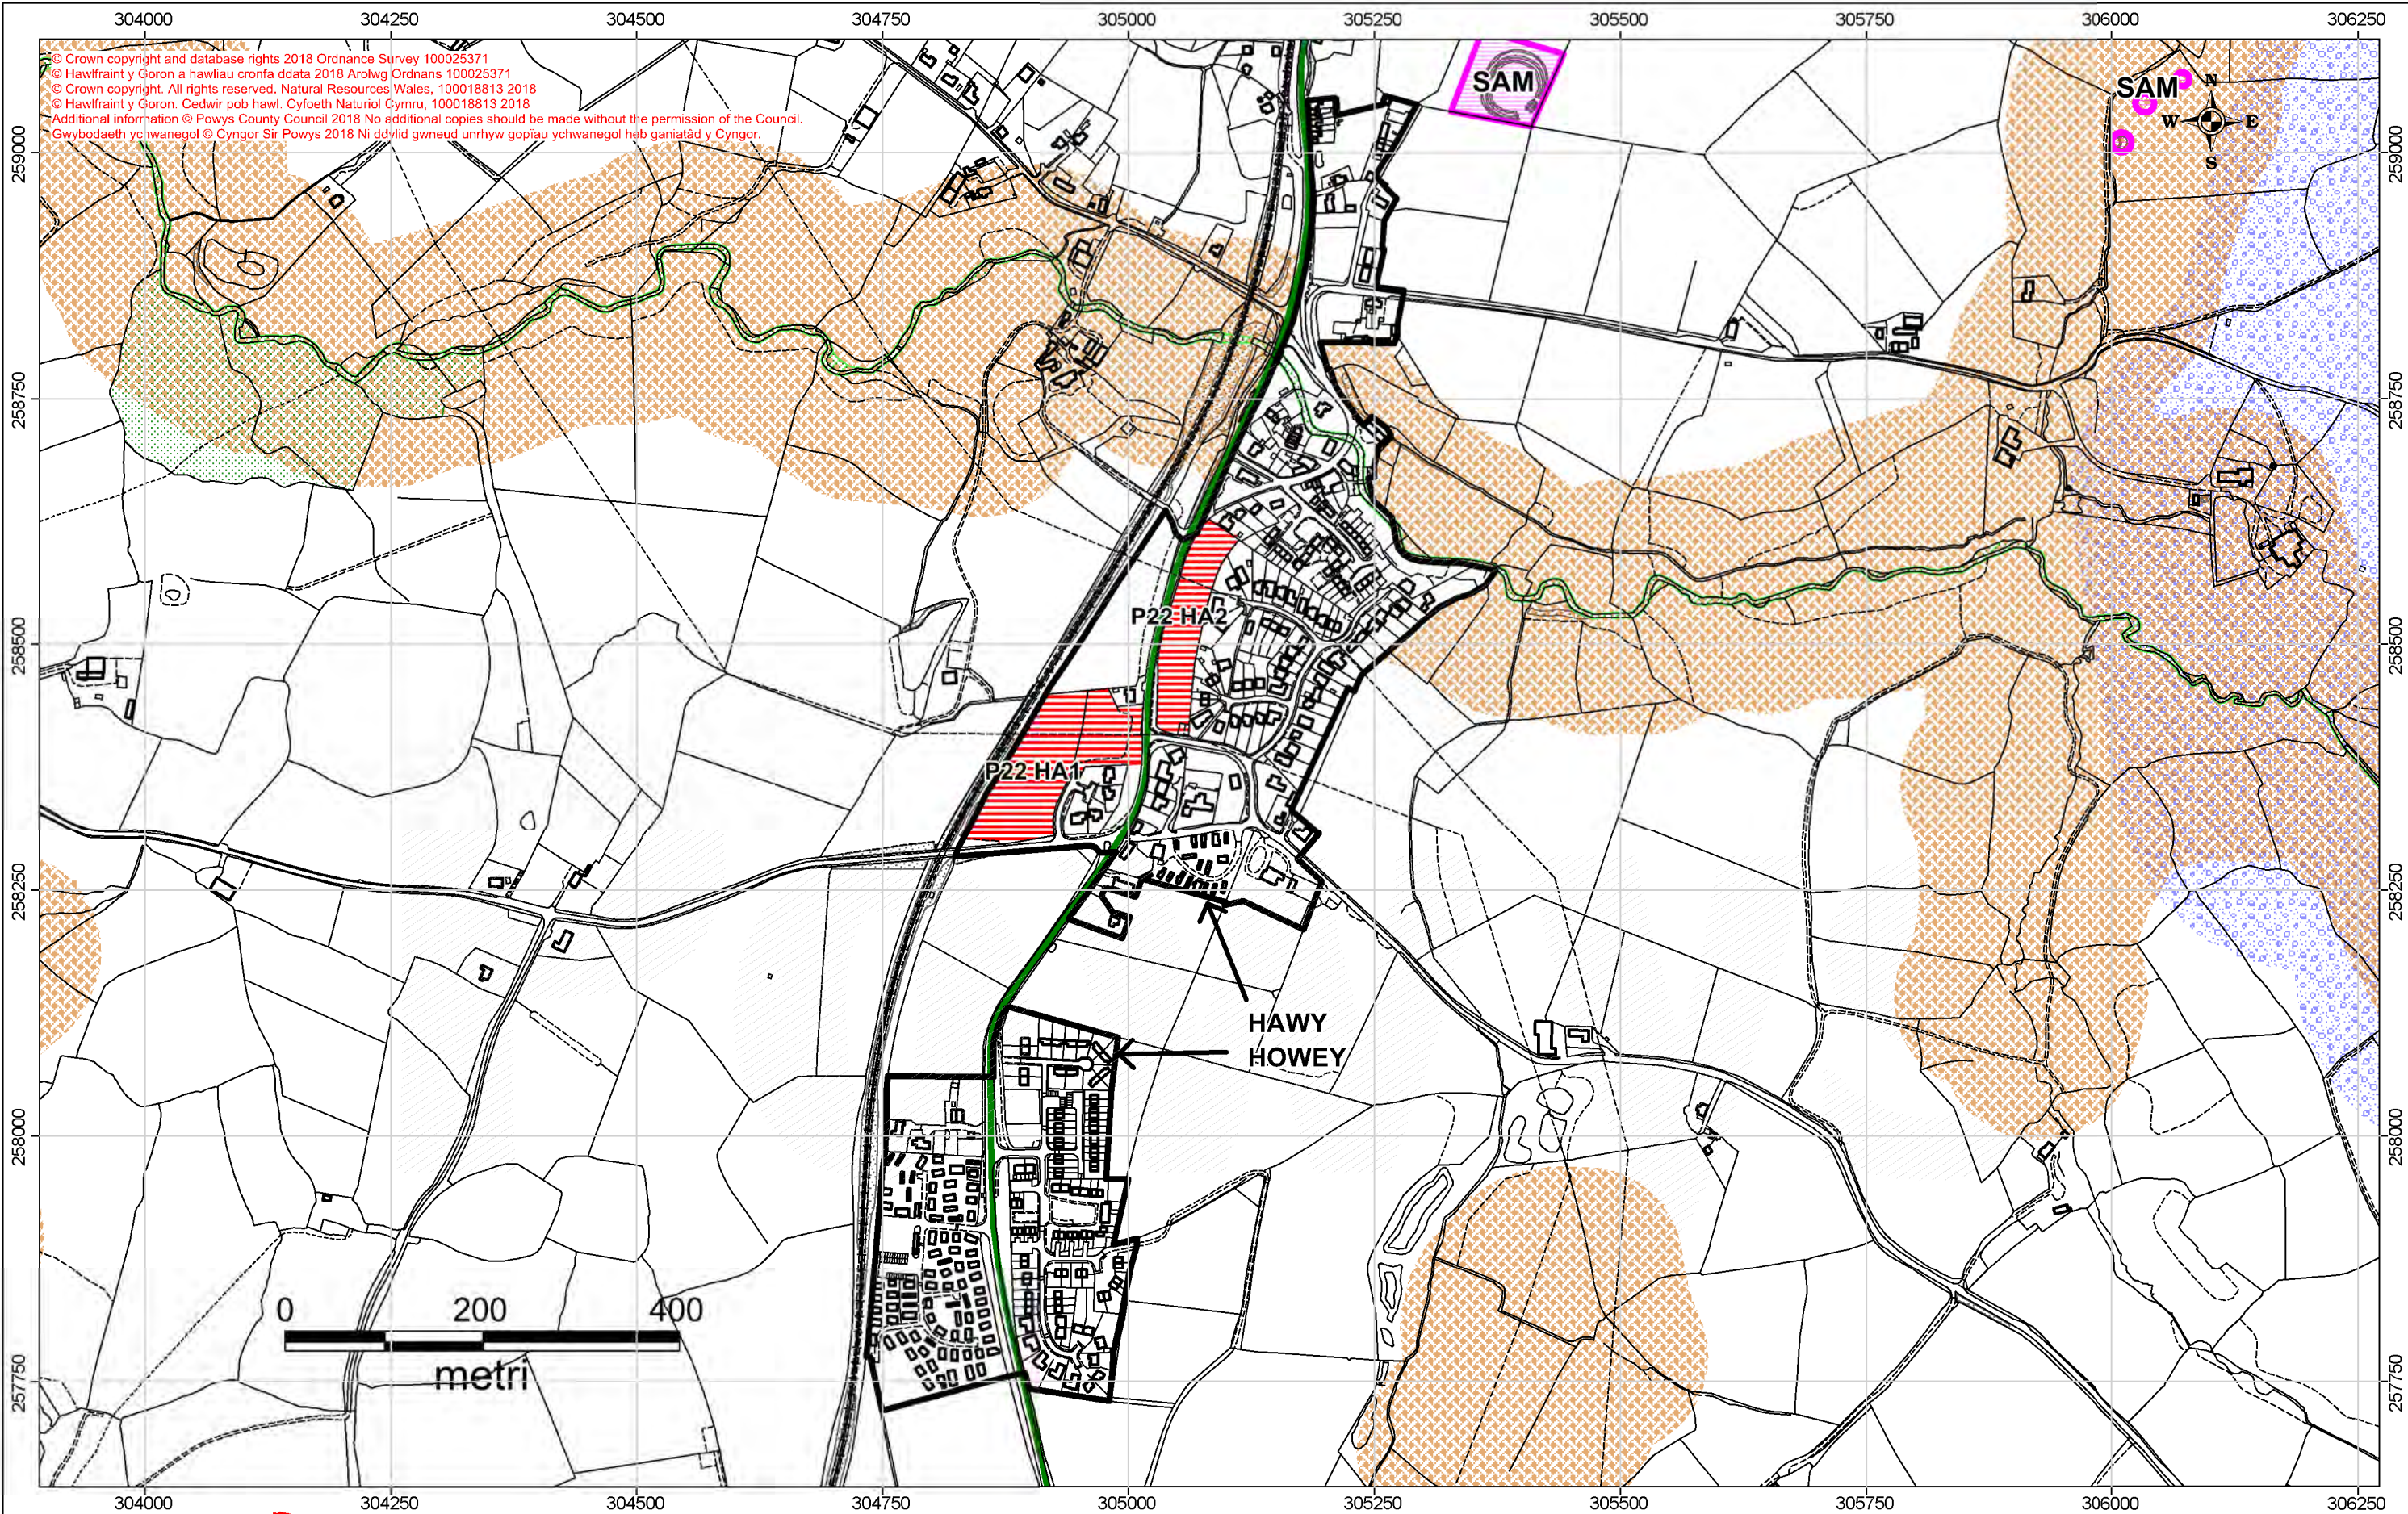

**MAP MEWNOSOD P16 INSET MAP**

**Y Groes  
Crossgates**

© Crown copyright and database rights 2018 Ordnance Survey 100025371  
 © Hawfrain y Goron a hawliau cronfa ddata 2018 Arolwg Ordnans 100025371  
 © Crown copyright. All rights reserved. Natural Resources Wales, 100018813 2018  
 © Hawfrain y Goron. Cedwir pob hawl. Cyfoeth Naturiol Cymru, 100018813 2018  
 Additional information © Powys County Council 2018 No additional copies should be made without the permission of the Council.  
 Gwybodaeth ychwanegol © Cyngor Sir Powys 2018 Ni ddylid gwneud unrhyw gopïau ychwanegol heb ganiatâd y Cyngor.

© Crown copyright and database rights 2018 Ordnance Survey 100025371  
© Hawfrainnt y Goron a hawliau cronfa ddata 2018 Arolwg Ordnans 100025371  
© Crown copyright. All rights reserved. Natural Resources Wales, 100018813 2018  
© Hawfrainnt y Goron. Cedwir pob hawl. Cyfoeth Naturiol Cymru, 100018813 2018  
Additional information © Powys County Council 2018 No additional copies should be made without the permission of the Council.  
Gwybodaeth ychwanegol © Cyngor Sir Powys 2018 Ni ddylid gwneud unrhyw gopïau ychwanegol heb ganiatâd y Cyngor.

© Crown copyright and database rights 2018 Ordnance Survey 100025371  
 © Hawfrant y Goron a hawliau cronfa ddata 2018 Arolwg Ordnans 100025371  
 © Crown copyright. All rights reserved. Natural Resources Wales, 100018813 2018  
 © Hawfrant y Goron. Cedwir pob hawl. Cyfoeth Naturiol Cymru, 100018813 2018  
 Additional information © Powys County Council 2018 No additional copies should be made without the permission of the Council.  
 Gwybodaeth ychwanegol © Cyngor Sir Powys 2018 Ni ddylid gwneud unrhyw gopiau ychwanegol heb ganiatâd y Cyngor.