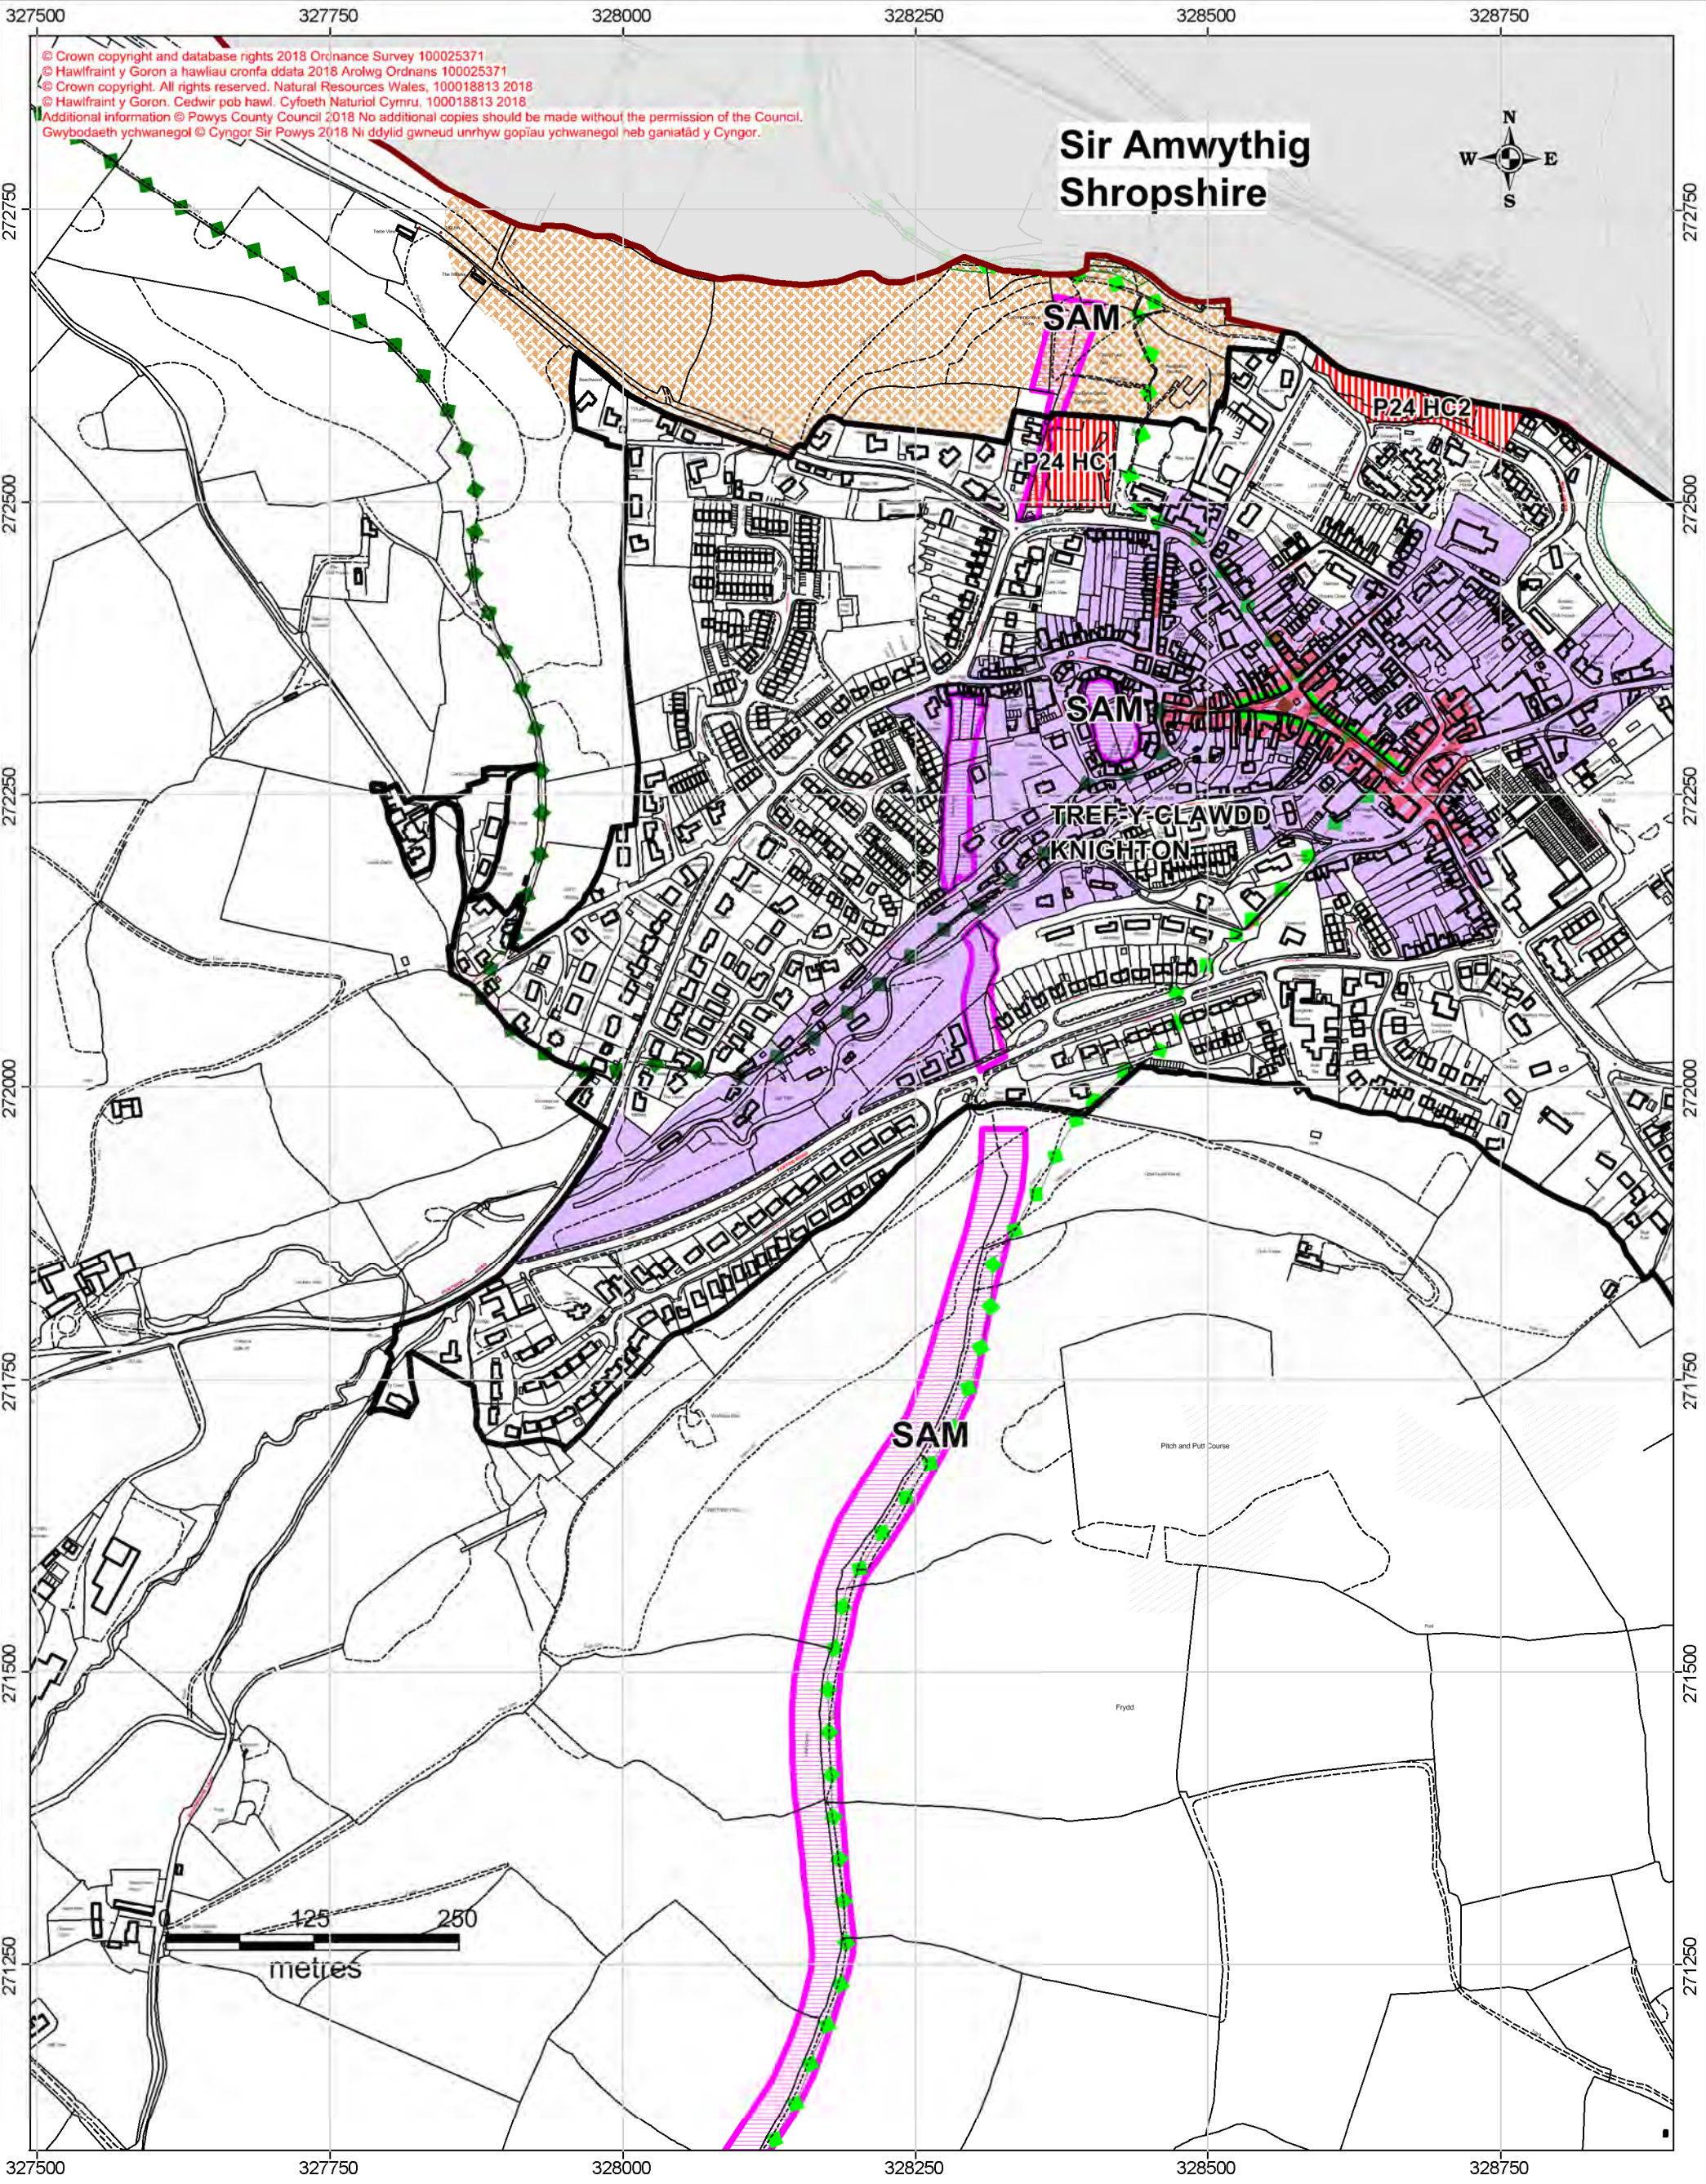

© Crown copyright and database rights 2018 Ordnance Survey 100025371
© Hawlfraint y Goron a hawliau cronfa ddata 2018 Arolwg Ordnans 100025371
© Crown copyright. All rights reserved. Natural Resources Wales, 100018813 2018
© Hawlfraint y Goron. Cedwir pob hawl. Cyfoeth Naturiol Cymru, 100018813 2018
Additional information © Powys County Council 2018 No additional copies should be made without the permission of the Council.
Gwybodaeth ychwanegol © Cyngor Sir Powys 2018 Ni ddylid gwneud unrhyw gopiau ychwanegol heb ganiatâd y Cyngor.

Sir Amwythig
Shropshire