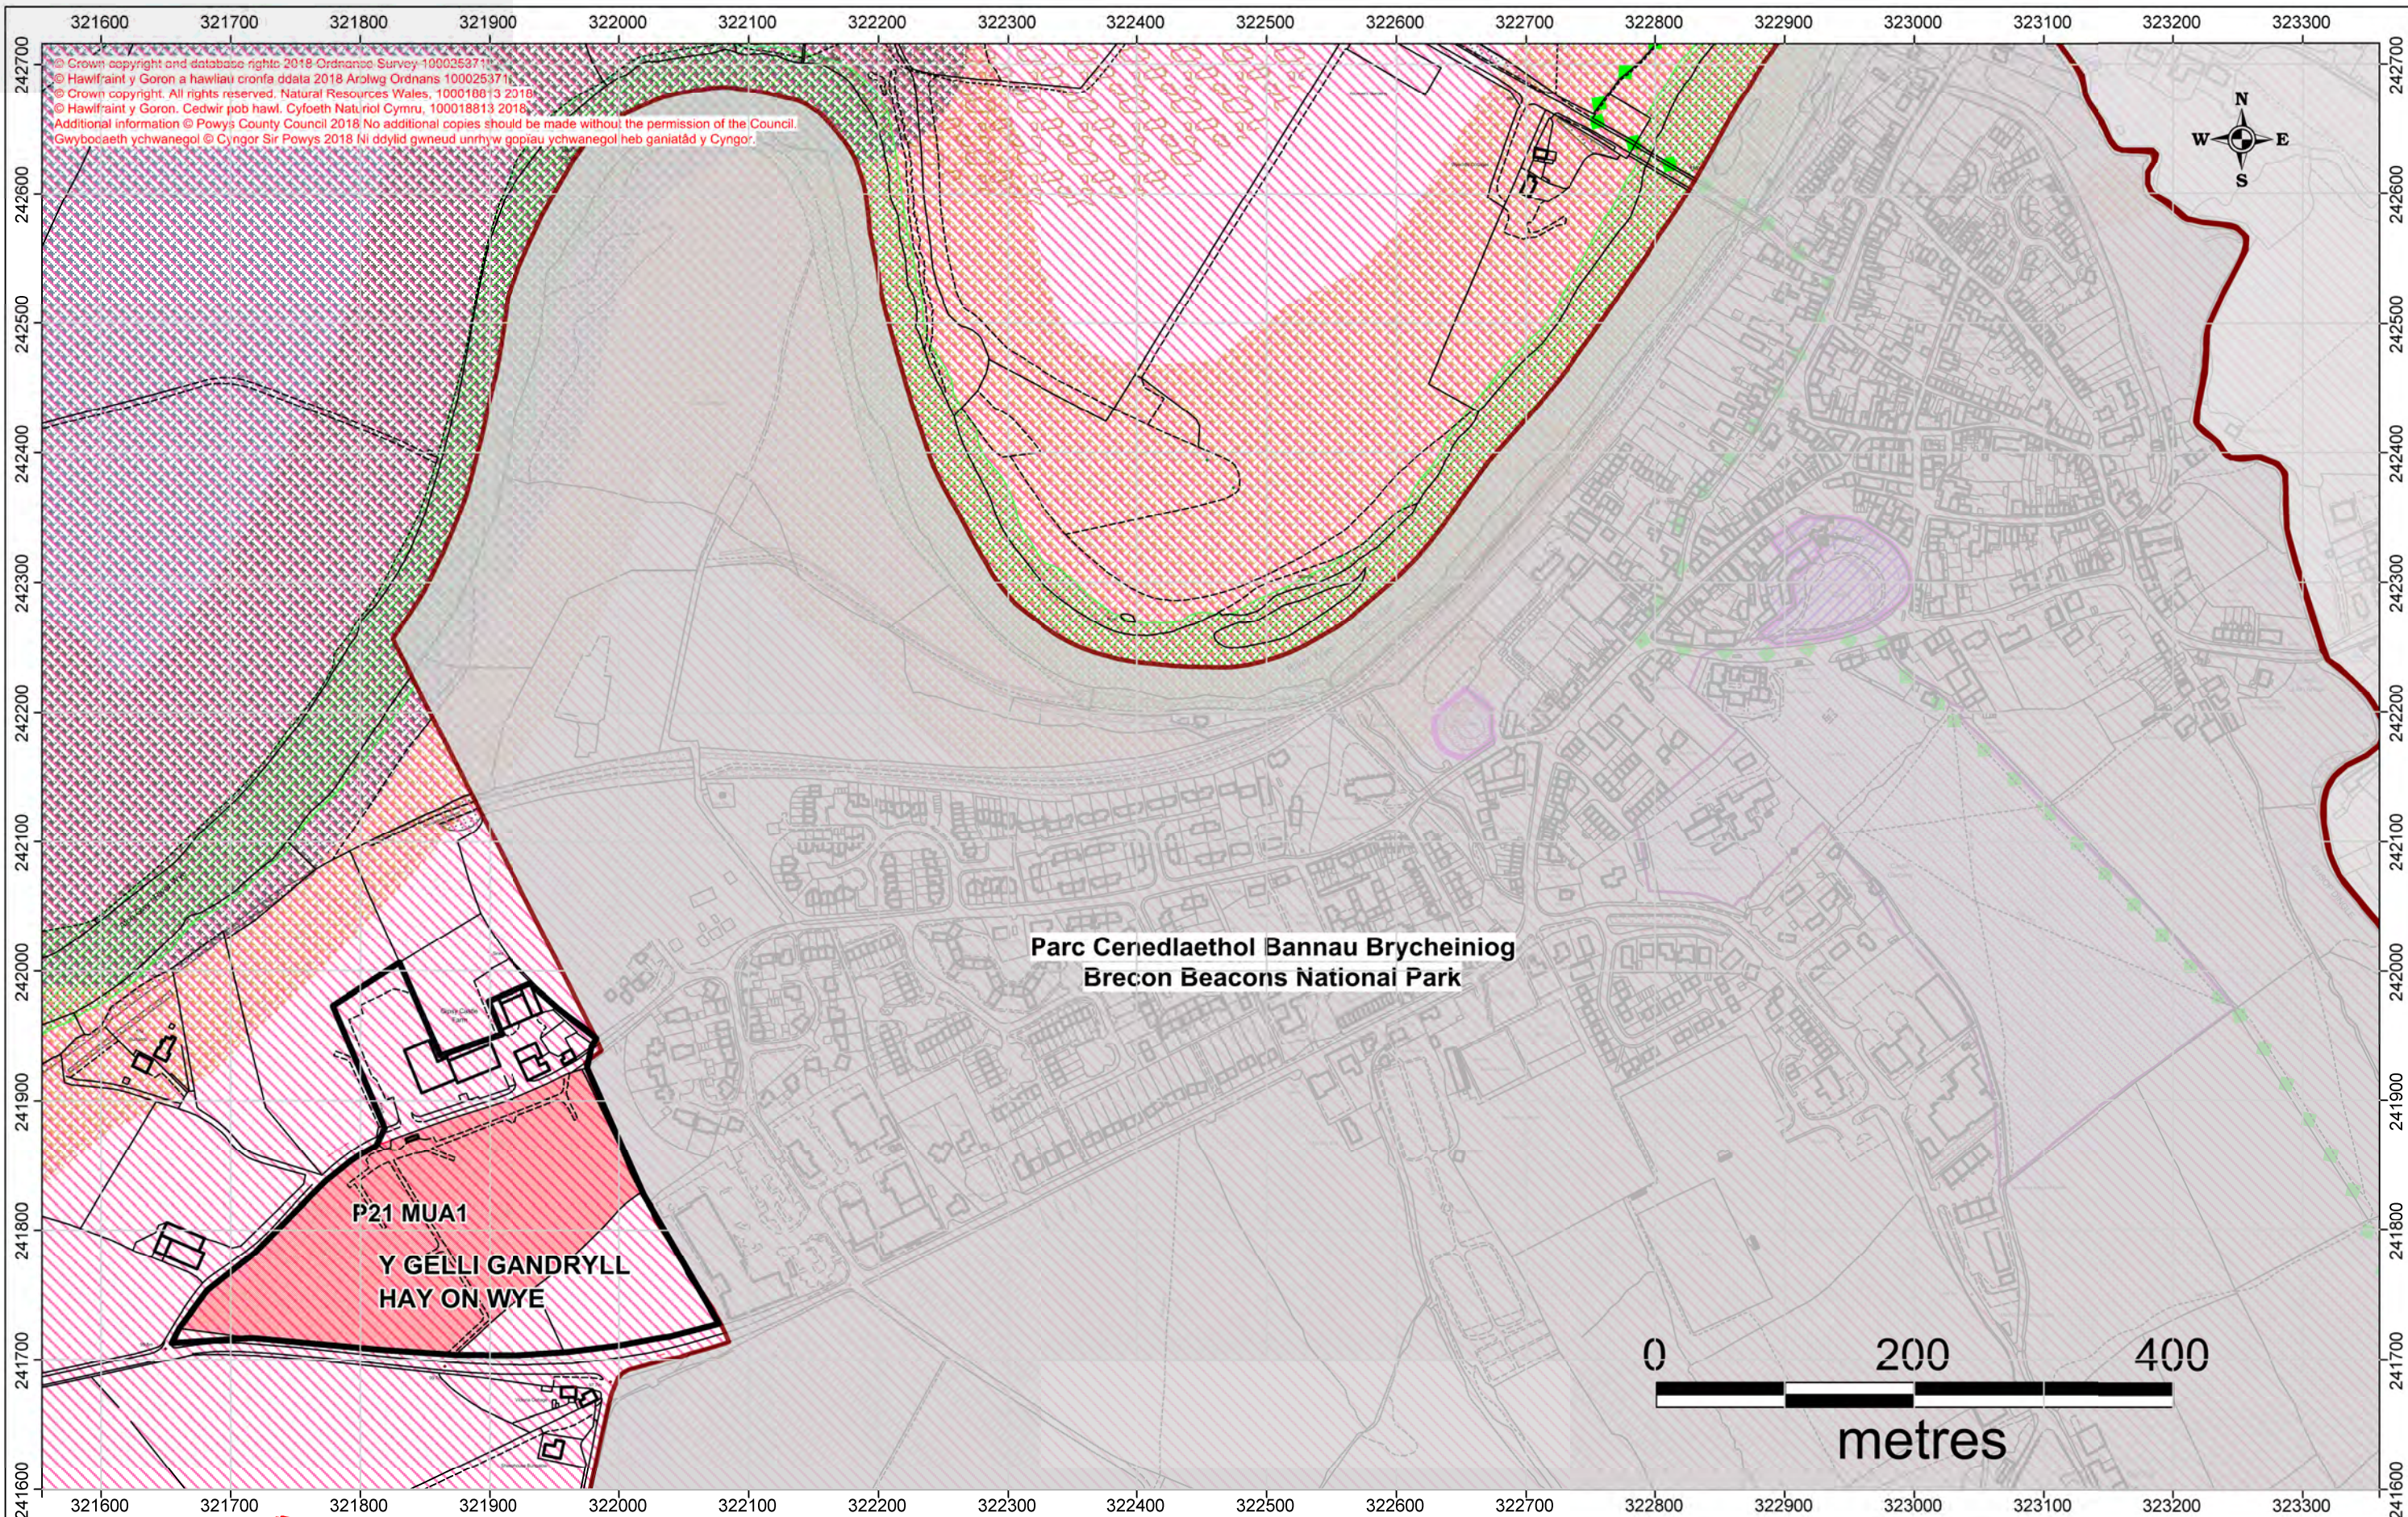

**MAP MEWNOSOD P16 INSET MAP**

**Y Groes  
Crossgates**

© Crown copyright and database rights 2018 Ordnance Survey 100025371  
 © Hawfrain y Goron a hawliau cronfa ddata 2018 Arolwg Ordnans 100025371  
 © Crown copyright. All rights reserved. Natural Resources Wales, 100018813 2018  
 © Hawfrain y Goron. Cedwir pob hawl. Cyfoeth Naturiol Cymru, 100018813 2018  
 Additional information © Powys County Council 2018 No additional copies should be made without the permission of the Council.  
 Gwybodaeth ychwanegol © Cyngor Sir Powys 2018 Ni ddylid gwneud unrhyw gopïau ychwanegol heb ganiatâd y Cyngor.

© Crown copyright and database rights 2018 Ordnance Survey 100025371  
© Hawfrainnt y Goron a hawliau cronfa ddata 2018 Arolwg Ordnans 100025371  
© Crown copyright. All rights reserved. Natural Resources Wales, 100018813 2018  
© Hawfrainnt y Goron. Cedwir pob hawl. Cyfoeth Naturiol Cymru, 100018813 2018  
Additional information © Powys County Council 2018 No additional copies should be made without the permission of the Council.  
Gwybodaeth ychwanegol © Cyngor Sir Powys 2018 Ni ddylid gwneud unrhyw gopïau ychwanegol heb ganiatâd y Cyngor.

© Crown copyright and database rights 2018 Ordnance Survey 100025371  
 © Hawfrant y Goron a hawliau cronfa ddata 2018 Arolwg Ordnans 100025371  
 © Crown copyright. All rights reserved. Natural Resources Wales, 100018813 2018  
 © Hawfrant y Goron. Cedwir pob hawl. Cyfoeth Naturiol Cymru, 100018813 2018  
 Additional information © Powys County Council 2018 No additional copies should be made without the permission of the Council.  
 Gwybodaeth ychwanegol © Cyngor Sir Powys 2018 Ni ddylid gwneud unrhyw gopiau ychwanegol heb ganiatâd y Cyngor.