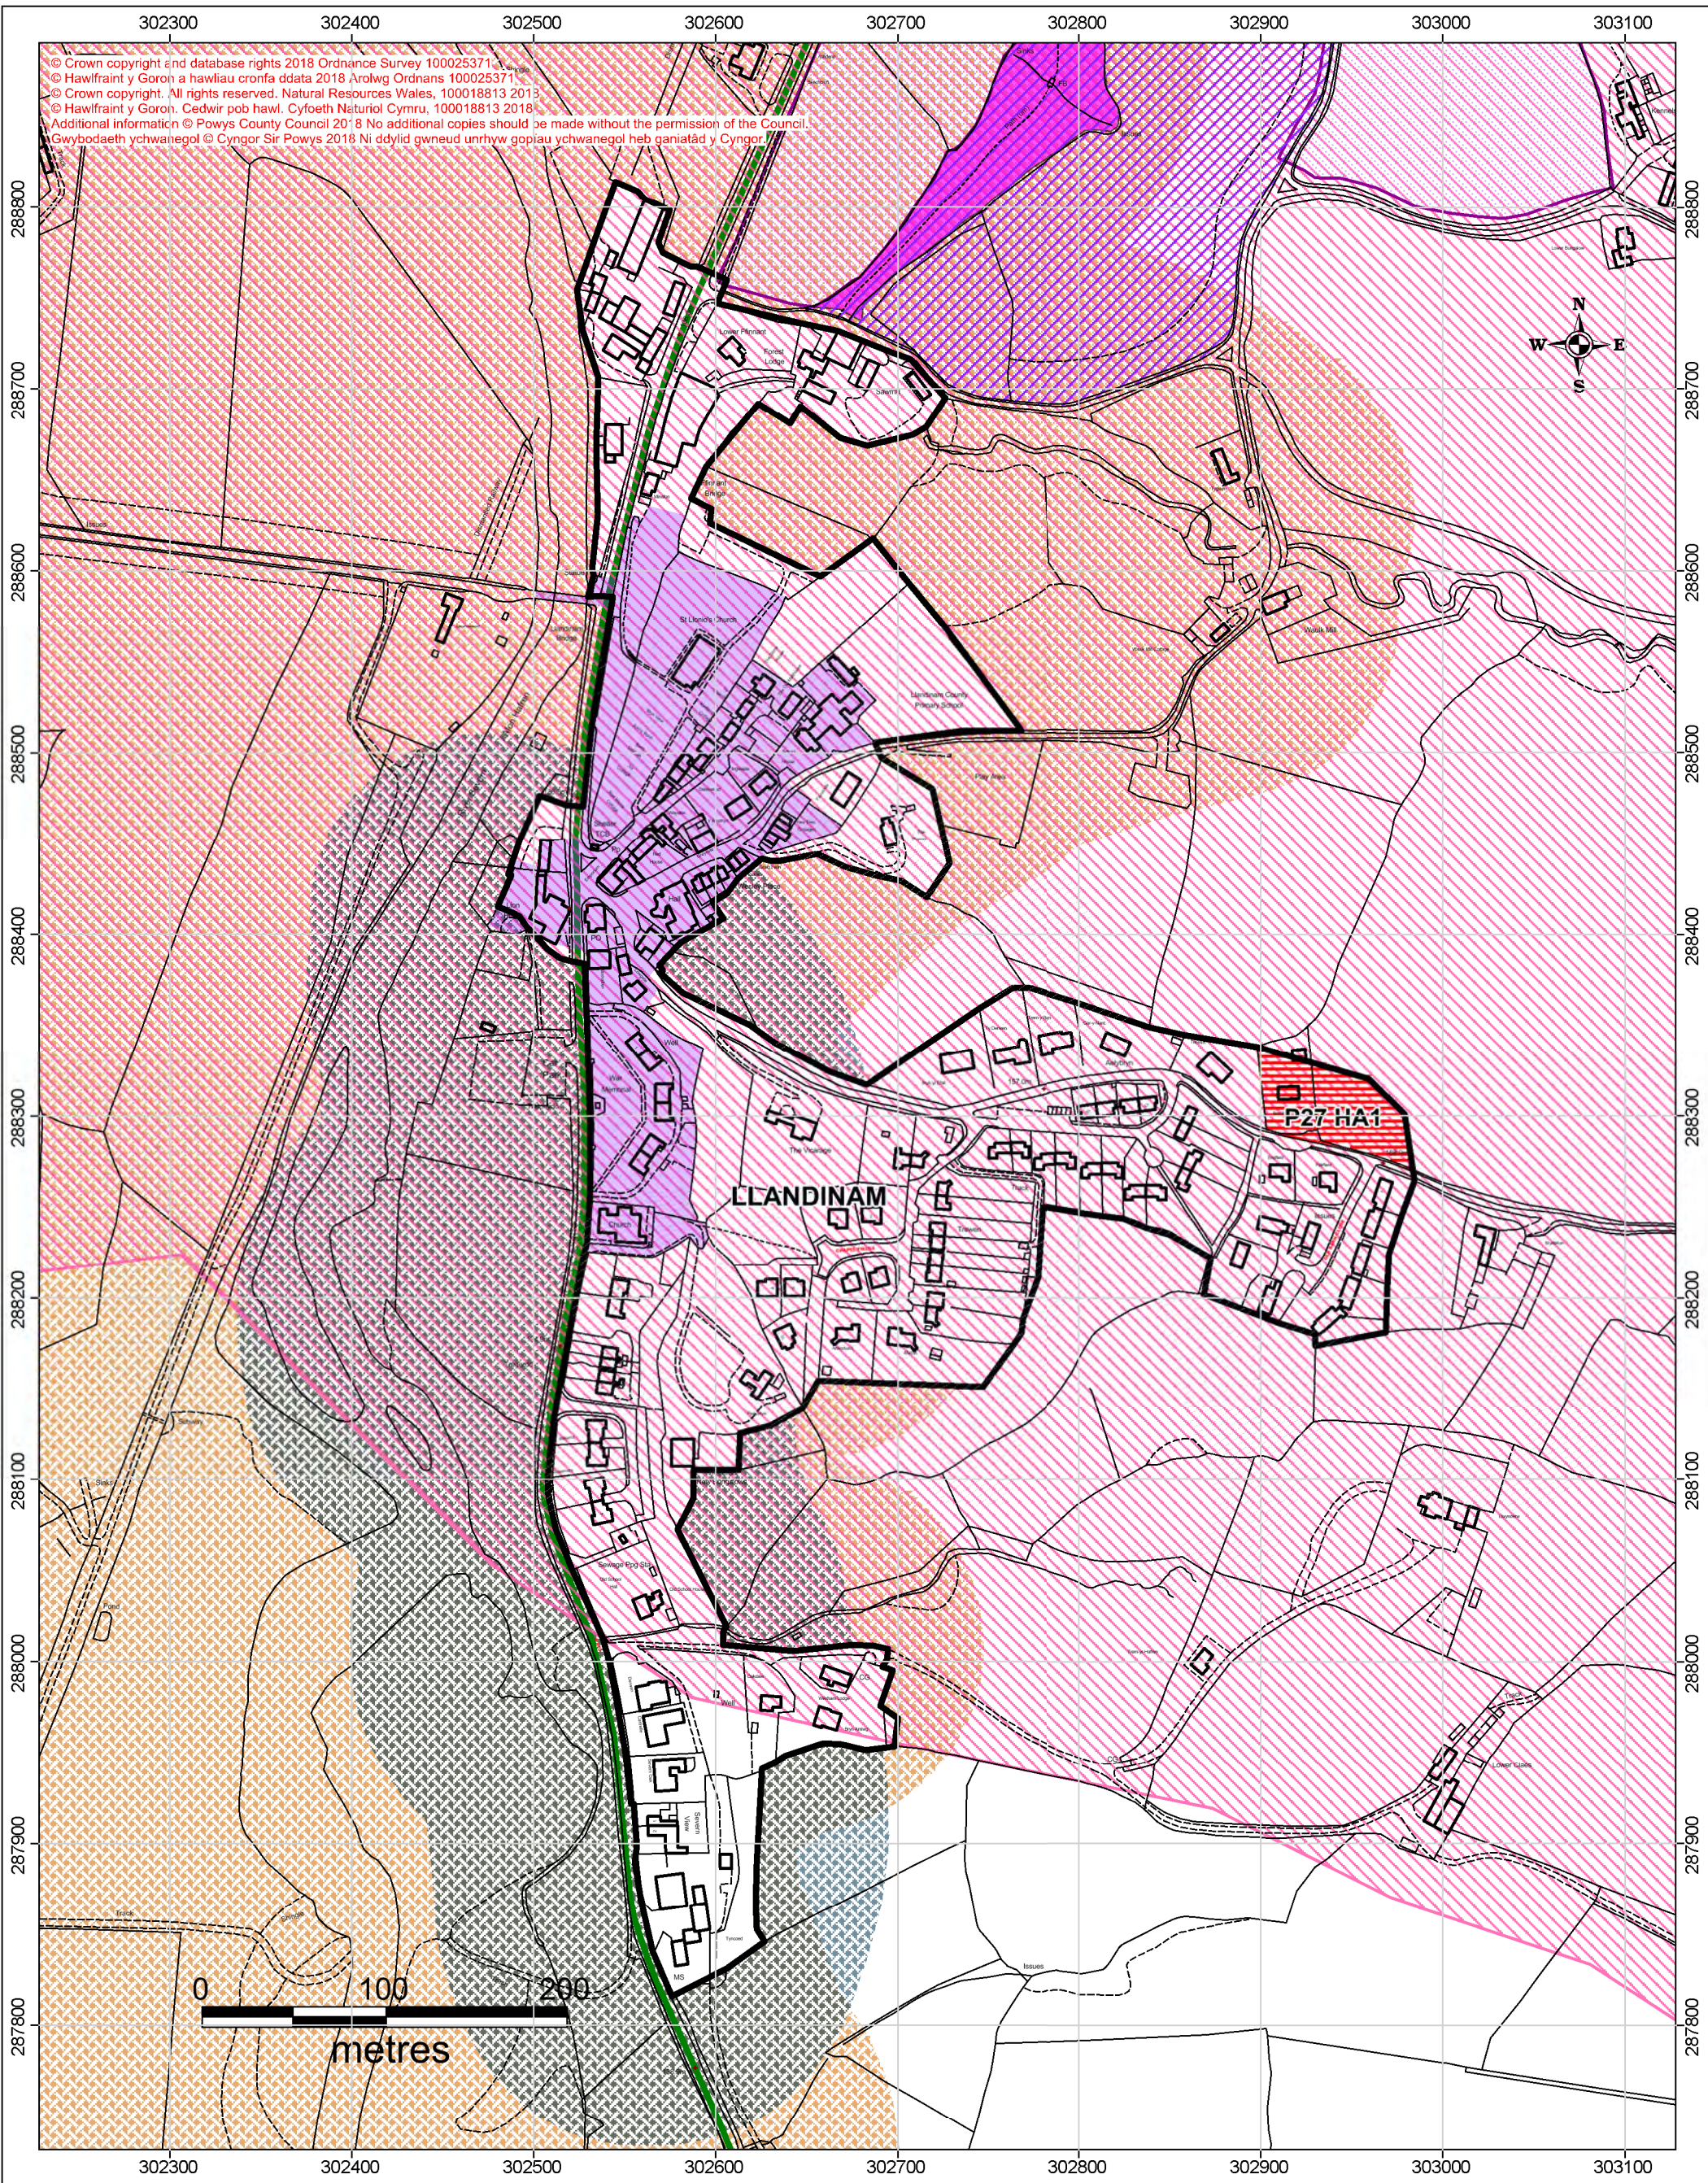

© Crown copyright and database rights 2018 Ordnance Survey 100025371
© Hawlfraint y Goron a hawliau cronfa ddata 2018 Arolwg Ordnans 100025371
© Crown copyright. All rights reserved. Natural Resources Wales, 100018813 2018
© Hawlfraint y Goron. Cedwir pob hawl. Cyfoeth Naturiol Cymru, 100018813 2018
Additional information © Powys County Council 2018 No additional copies should be made without the permission of the Council.
Gwybodaeth ychwanegol © Cyngor Sir Powys 2018 Ni ddylid gwneud unrhyw gopïau ychwanegol heb ganiatâd y Cyngor.